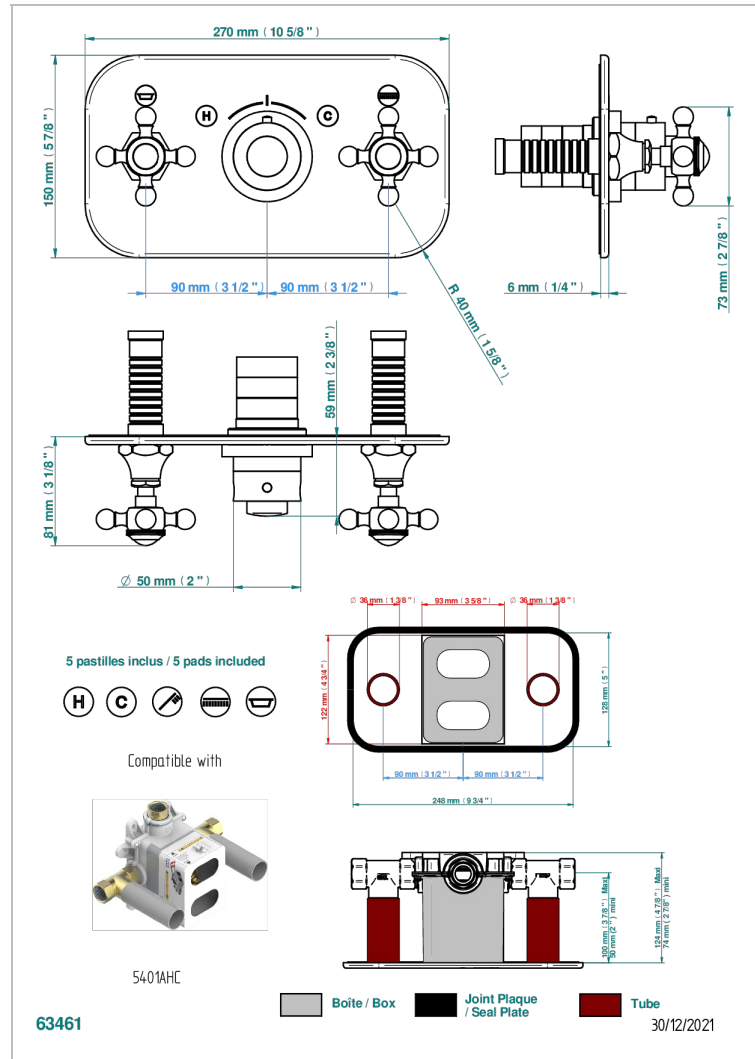

Trim for thermostatic mixer with 2 valves item to be installed horizontal . to adapt on 5 401AHC or 5 401AHM

CARACTERÍSTICAS

- Broadway
- Trim for thermostatic mixer with 2 valves item to be installed horizontal . to adapt on 5 401AHC or 5 401AHM