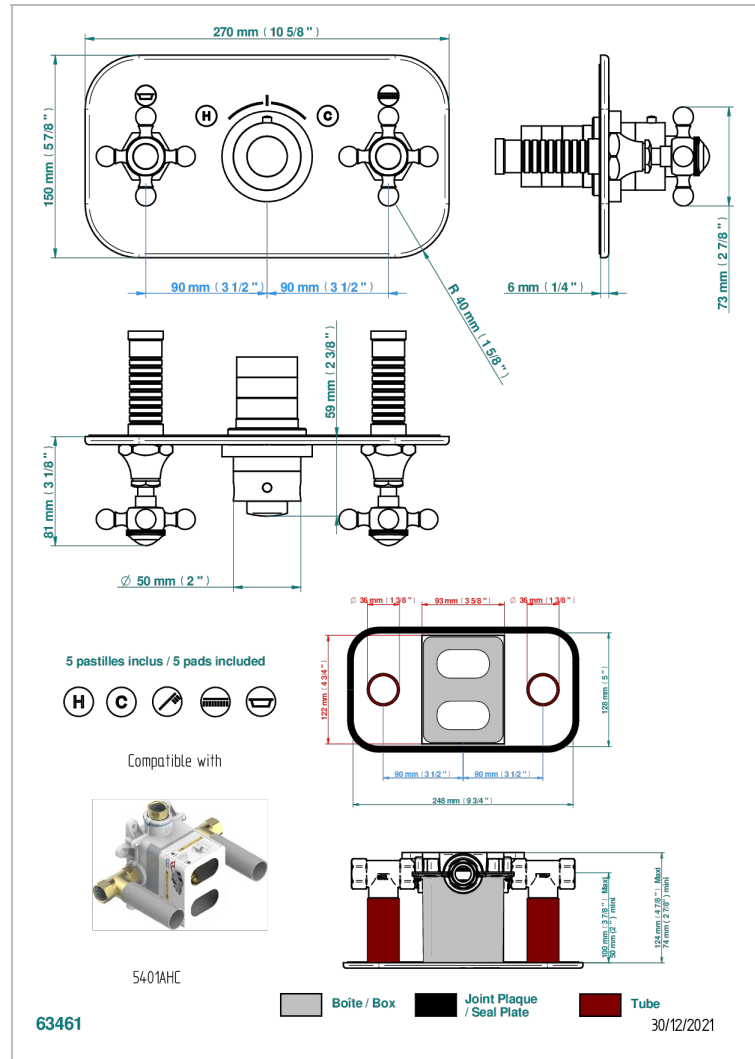

Trim for THG thermostat with 2 valves ref. 5 401AHM/US rough part supplied with fixing box , item to be installed horizontal

CHARACTERISTIC

- Broadway
- Trim for THG thermostat with 2 valves ref. 5 401AHM/US rough part supplied with fixing box , item to be installed horizontal