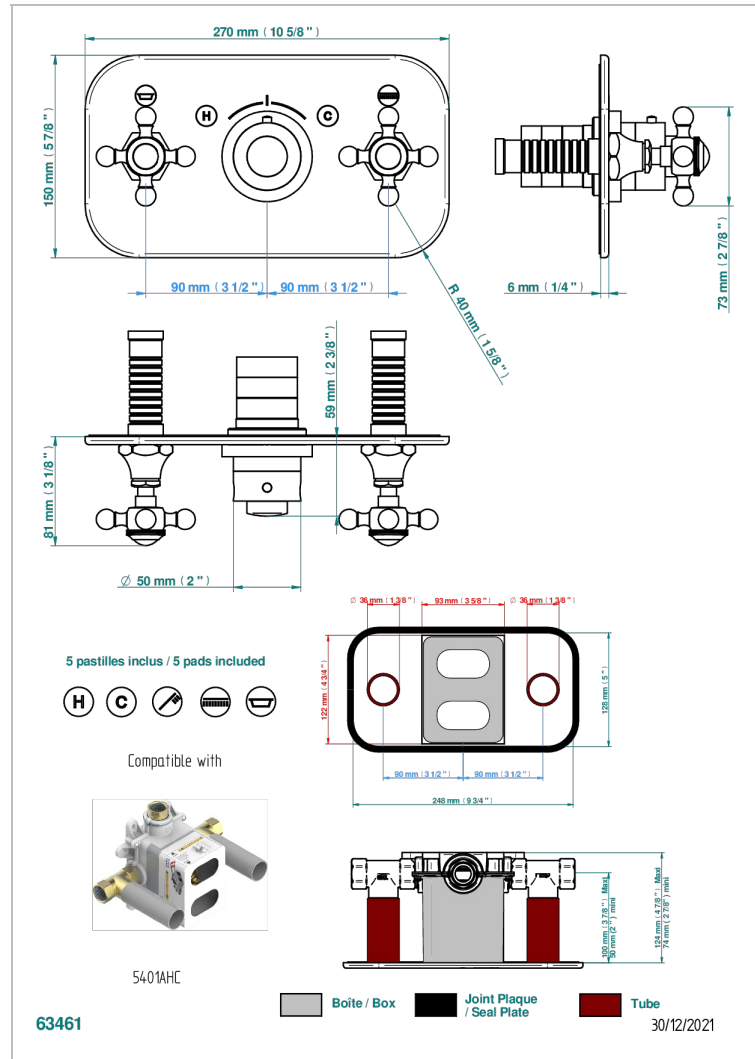

Trim for thermostatic mixer with 2 valves item to be installed horizontal . to adapt on 5 401AHC or 5 401AHM

CARACTERÍSTICAS

- Broadway
- Trim for thermostatic mixer with 2 valves item to be installed horizontal . to adapt on 5 401AHC or 5 401AHM

PRODUCTOS RELACIONADOS

- Ref. G00-5401AHC 3/4" THG thermostat, 60 l/mn with two valves with wax cartridge delivered with a built-in box, without trim - to be installed horizontal (for installation with cross handle)
- Ref. G00-5401AHM 3/4" THG thermostat, 60 l/mn with two valves with wax cartridge delivered with a built-in box, without trim - to be installed horizontal (for installation with lever handle)