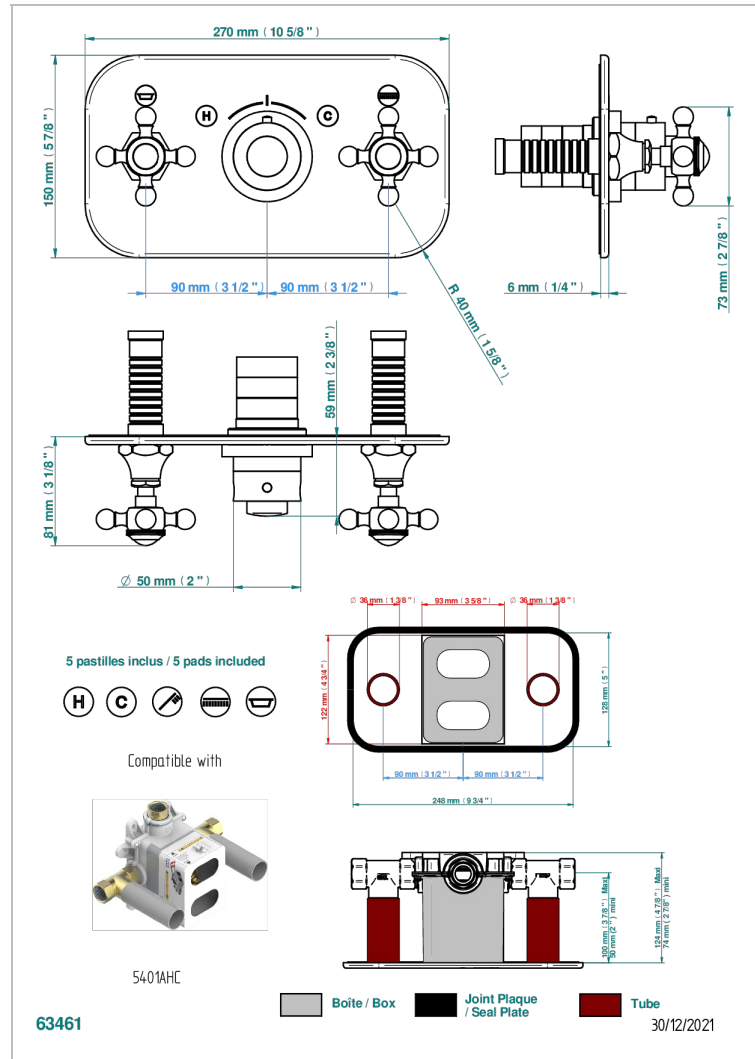

Trim for thermostatic mixer with 2 valves item to be installed horizontal . to adapt on 5 401AHC or 5 401AHM

CHARACTERISTIC

- Broadway
- Trim for thermostatic mixer with 2 valves item to be installed horizontal . to adapt on 5 401AHC or 5 401AHM

RELATED SKU'S

- Ref. G00-5401AHC 3/4" THG thermostat, 60 l/mn with two valves with wax cartridge delivered with a built-in box, without trim - to be installed horizontal (for installation with cross handle)
- Ref. G00-5401AHM 3/4" THG thermostat, 60 l/mn with two valves with wax cartridge delivered with a built-in box, without trim - to be installed horizontal (for installation with lever handle)