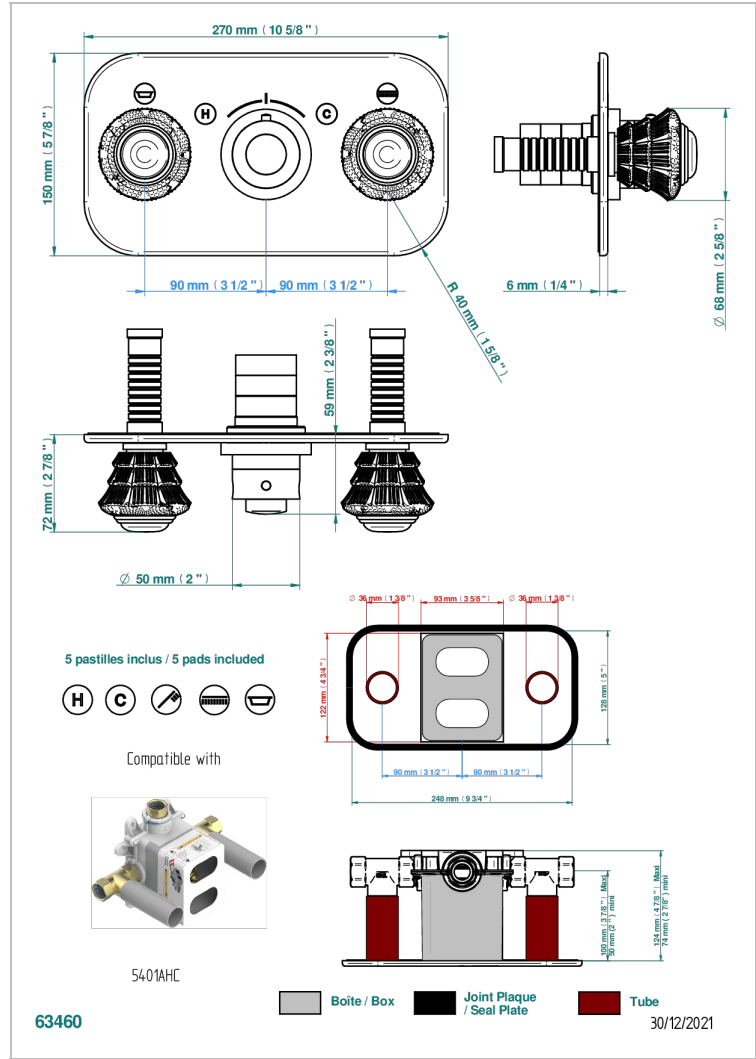

Trim for thermostatic mixer with 2 valves item to be installed horizontal . to adapt on 5 401AHC or 5 401AHM

CARACTERÍSTICAS

- Dahlia
- Trim for thermostatic mixer with 2 valves item to be installed horizontal . to adapt on 5 401AHC or 5 401AHM