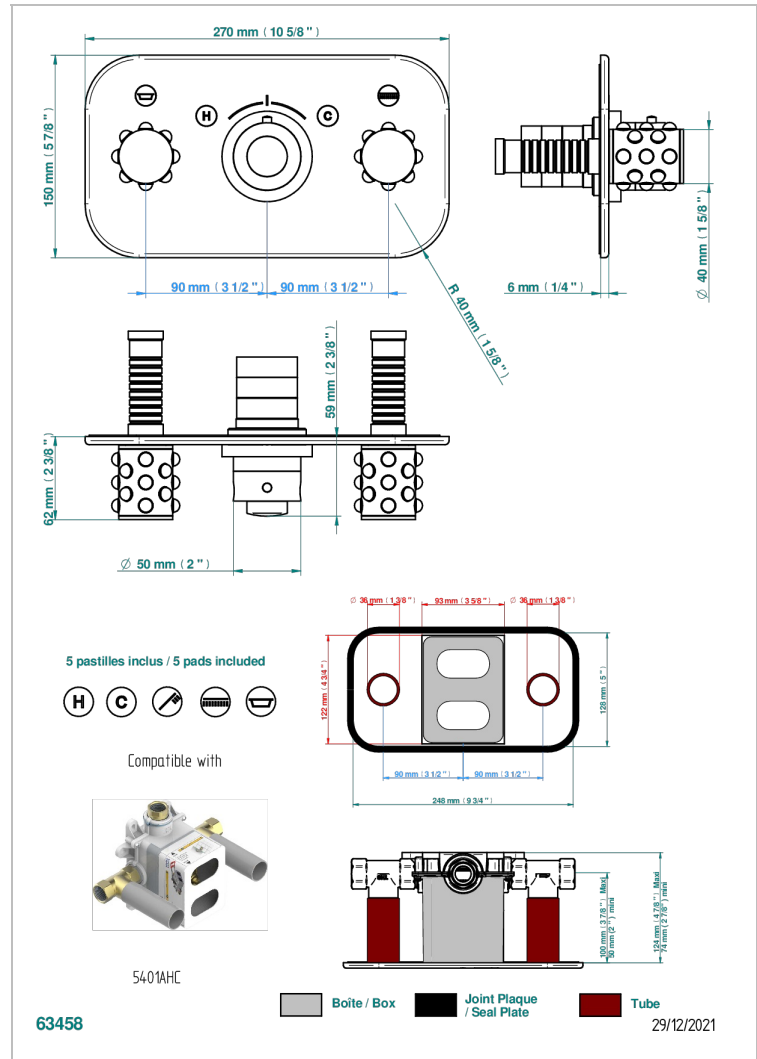

# MOSSI CRISTAL NEGRO

A2N-5401BEH

THG  
PARIS

Trim for thermostatic mixer with 2 valves item to be installed horizontal . to adapt on 5 401AHC or 5 401AHM

## CARACTERÍSTICAS

- Mossi cristal negro
- Trim for thermostatic mixer with 2 valves item to be installed horizontal . to adapt on 5 401AHC or 5 401AHM

## PRODUCTOS RELACIONADOS

- Ref. G00-5401AHC 3/4" THG thermostat, 60 l/mn with two valves with wax cartridge delivered with a built-in box, without trim - to be installed horizontal ( for installation with cross handle)
- Ref. G00-5401AHM 3/4" THG thermostat, 60 l/mn with two valves with wax cartridge delivered with a built-in box, without trim - to be installed horizontal ( for installation with lever handle)