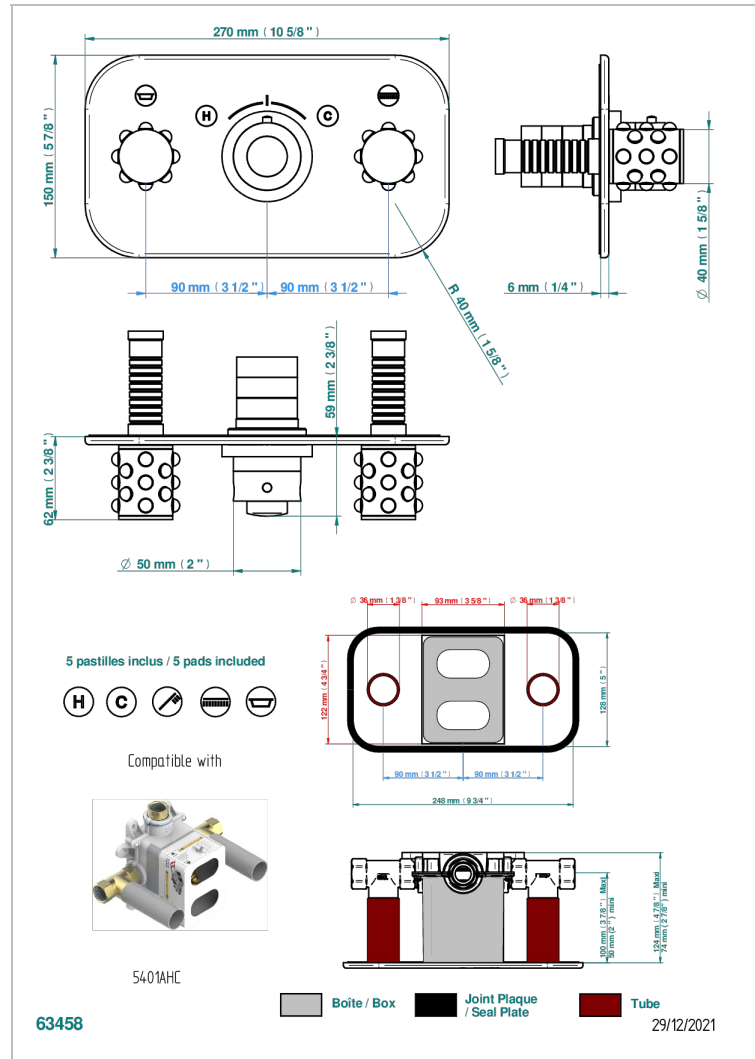

# MOSSI CLEAR CRYSTAL

A2N-5401BEH

THG  
PARIS

Trim for thermostatic mixer with 2 valves item to be installed horizontal . to adapt on 5 401AHC or 5 401AHM

## CHARACTERISTIC

- Mossi Clear crystal
- Trim for thermostatic mixer with 2 valves item to be installed horizontal . to adapt on 5 401AHC or 5 401AHM

## RELATED SKU'S

- Ref. G00-5401AHC 3/4" THG thermostat, 60 l/mn with two valves with wax cartridge delivered with a built-in box, without trim - to be installed horizontal ( for installation with cross handle)
- Ref. G00-5401AHM 3/4" THG thermostat, 60 l/mn with two valves with wax cartridge delivered with a built-in box, without trim - to be installed horizontal ( for installation with lever handle)