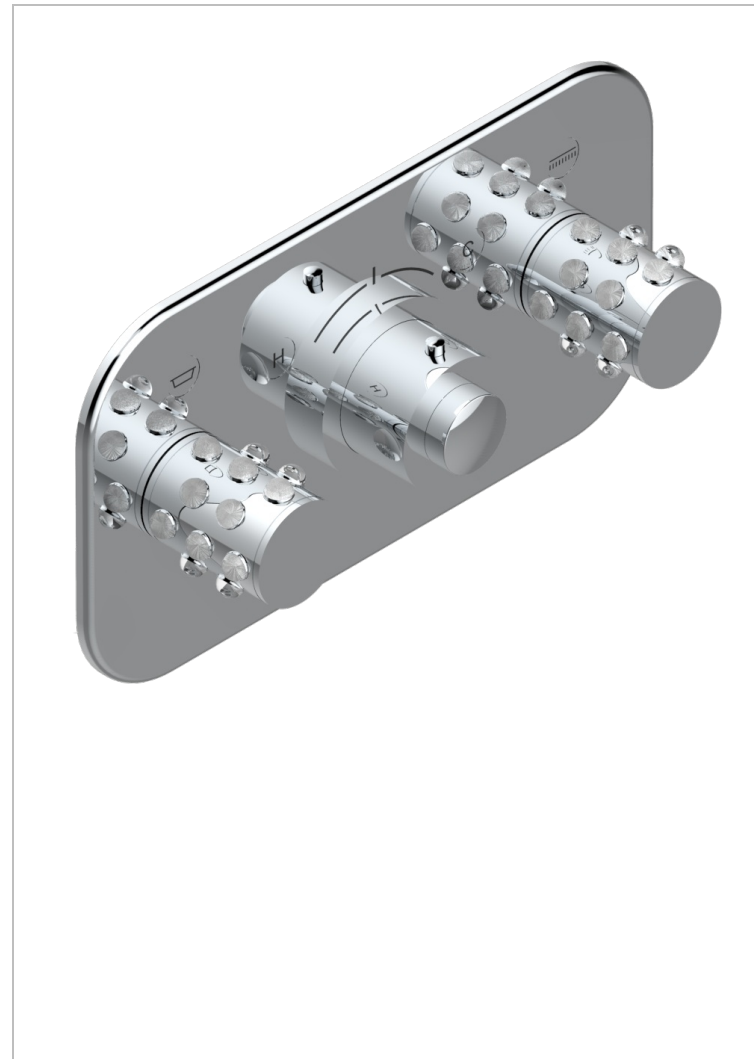

# MOSSI CLEAR CRYSTAL

A2N-5401BEH

THG  
PARIS

Trim for thermostatic mixer with 2 valves item to be installed horizontal . to adapt on 5 401AHC or 5 401AHM

## CHARACTERISTIC

- Mossi Clear crystal
- Trim for thermostatic mixer with 2 valves item to be installed horizontal . to adapt on 5 401AHC or 5 401AHM

## RELATED SKU'S

- Ref. G00-5401AHC 3/4" THG thermostat, 60 l/mn with two valves with wax cartridge delivered with a built-in box, without trim - to be installed horizontal ( for installation with cross handle)
- Ref. G00-5401AHM 3/4" THG thermostat, 60 l/mn with two valves with wax cartridge delivered with a built-in box, without trim - to be installed horizontal ( for installation with lever handle)

## AVAILABLE FINITIONS

Antique nickel - H28  
Black ceram - D30  
Blush PVD - H62  
Brass color PVD - H49  
Brown bronze color PVD - F33  
Gold color PVD - H52

Graphite PVD - H64  
Lacquered light bronze - D01  
Matt Umber PVD - H67  
Matt blush PVD - H60  
Matt brass color PVD - H50  
Matt brown bronze color PVD - F34