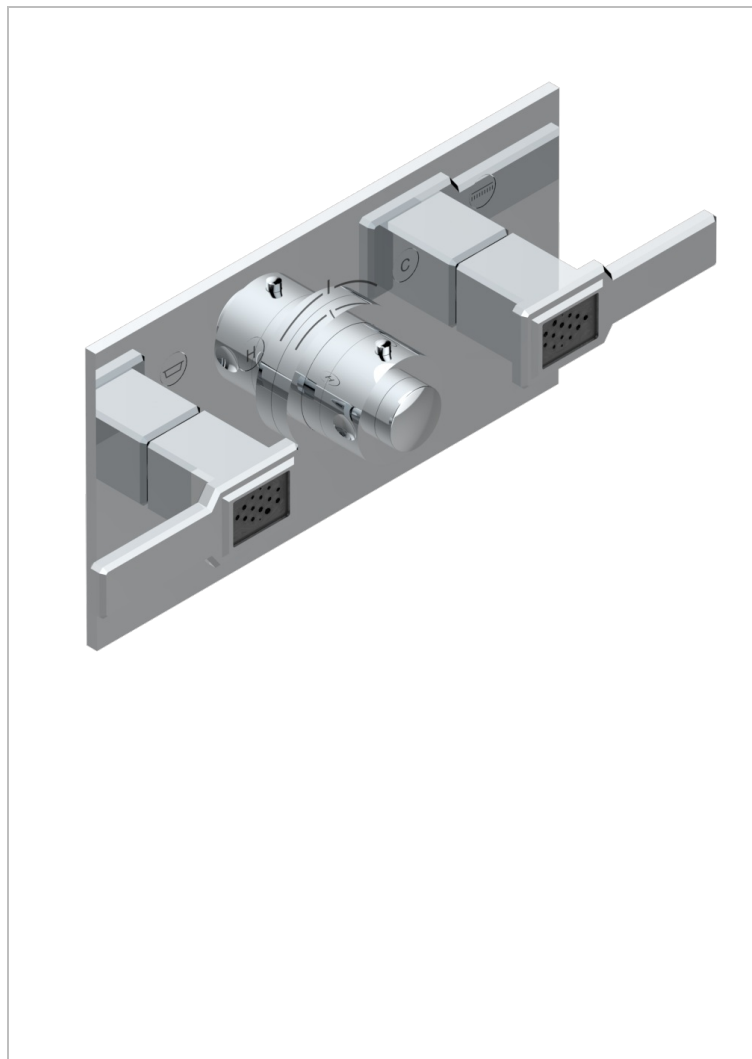

METROPOLIS CRISTAL NEGRO CON MANETAS

A2M-5401BEH

Trim for thermostatic mixer with 2 valves item to be installed horizontal . to adapt on 5 401AHC or 5 401AHM

CARACTERÍSTICAS

- Métropolis cristal negro con manetas
- Trim for thermostatic mixer with 2 valves item to be installed horizontal . to adapt on 5 401AHC or 5 401AHM