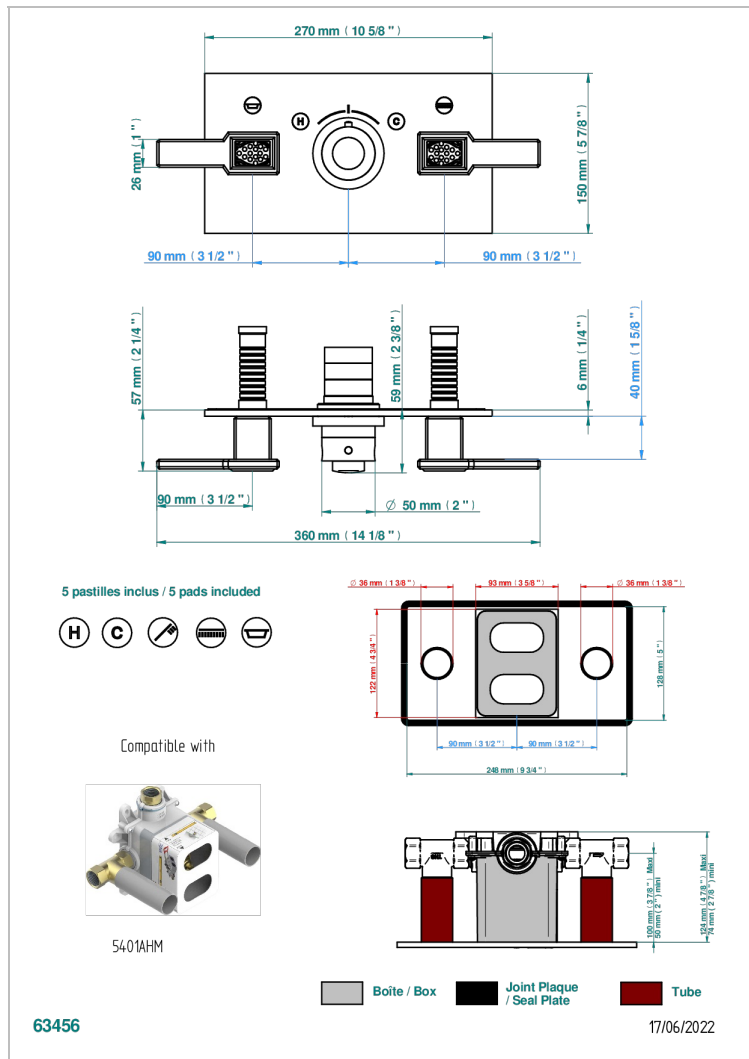

METROPOLIS CRISTAL NEGRO CON MANETAS

A2M-5401BEH

Trim for thermostatic mixer with 2 valves item to be installed horizontal . to adapt on 5 401AHC or 5 401AHM

CARACTERÍSTICAS

- Métropolis cristal negro con manetas
- Trim for thermostatic mixer with 2 valves item to be installed horizontal . to adapt on 5 401AHC or 5 401AHM