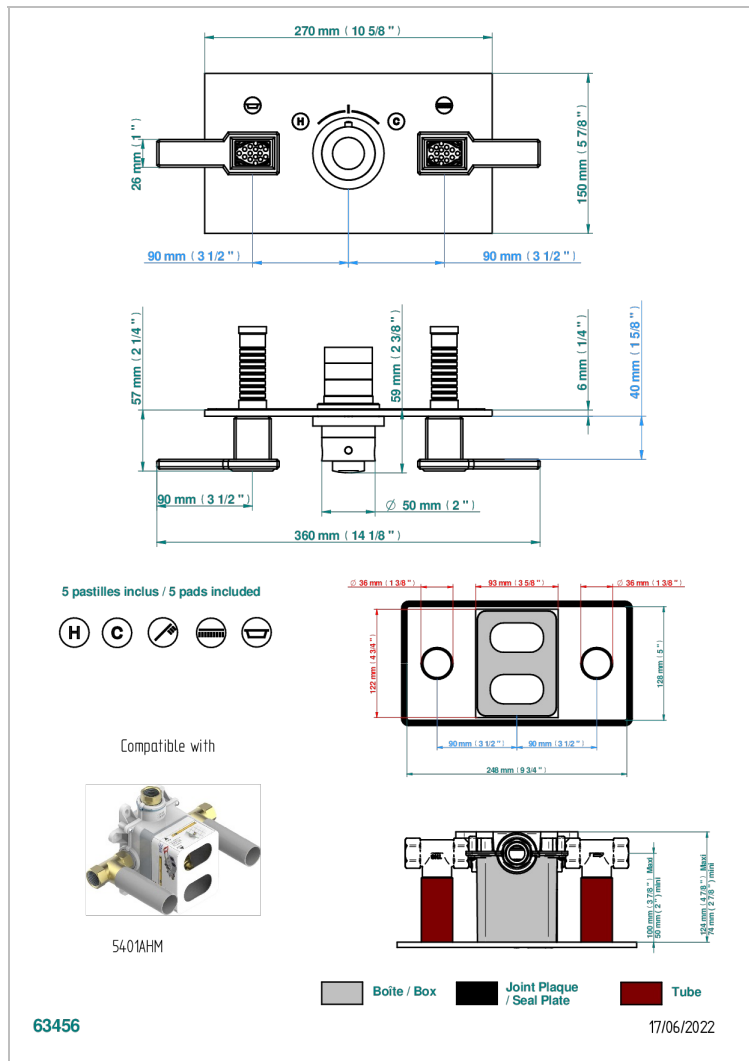

METROPOLIS CRISTAL NEGRO CON MANETAS

A2M-5401BEH

Trim for thermostatic mixer with 2 valves item to be installed horizontal . to adapt on 5 401AHC or 5 401AHM

CARACTERÍSTICAS

- Métropolis cristal negro con manetas
- Trim for thermostatic mixer with 2 valves item to be installed horizontal . to adapt on 5 401AHC or 5 401AHM

PRODUCTOS RELACIONADOS

- Ref. G00-5401AHC 3/4" THG thermostat, 60 l/mn with two valves with wax cartridge delivered with a built-in box, without trim - to be installed horizontal (for installation with cross handle)
- Ref. G00-5401AHM 3/4" THG thermostat, 60 l/mn with two valves with wax cartridge delivered with a built-in box, without trim - to be installed horizontal (for installation with lever handle)