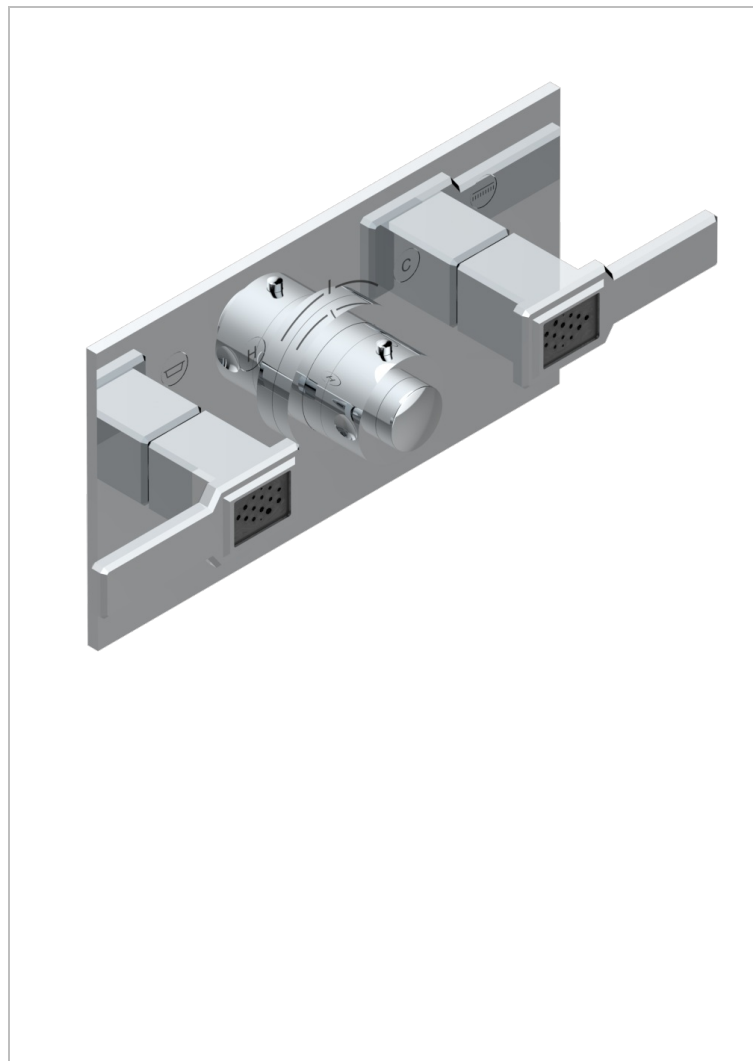

METROPOLIS CRISTAL NEGRO CON MANETAS

A2M-5401BEH

Trim for thermostatic mixer with 2 valves item to be installed horizontal . to adapt on 5 401AHC or 5 401AHM

CARACTERÍSTICAS

- Métropolis cristal negro con manetas
- Trim for thermostatic mixer with 2 valves item to be installed horizontal . to adapt on 5 401AHC or 5 401AHM

PRODUCTOS RELACIONADOS

- Ref. G00-5401AHC 3/4" THG thermostat, 60 l/mn with two valves with wax cartridge delivered with a built-in box, without trim - to be installed horizontal (for installation with cross handle)
- Ref. G00-5401AHM 3/4" THG thermostat, 60 l/mn with two valves with wax cartridge delivered with a built-in box, without trim - to be installed horizontal (for installation with lever handle)