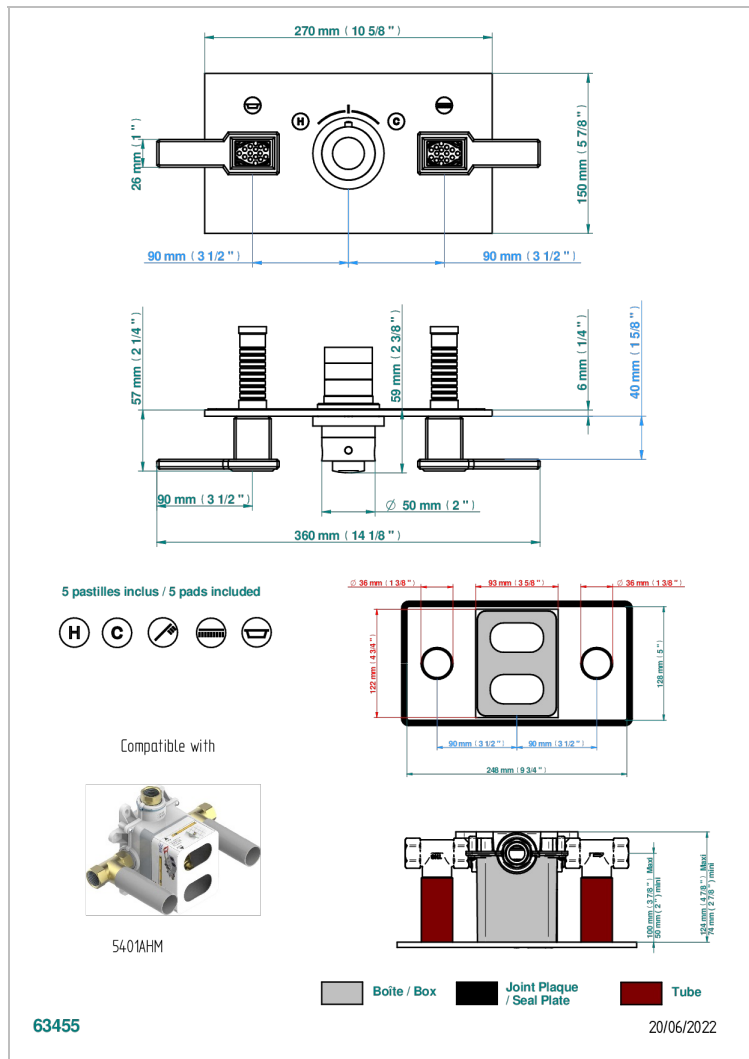

METROPOLIS CRISTAL CLARO CON MANETAS

A2B-5401BEH

Trim for thermostatic mixer with 2 valves item to be installed horizontal . to adapt on 5 401AHC or 5 401AHM

CARACTERÍSTICAS

- Métropolis cristal claro con manetas
- Trim for thermostatic mixer with 2 valves item to be installed horizontal . to adapt on 5 401AHC or 5 401AHM