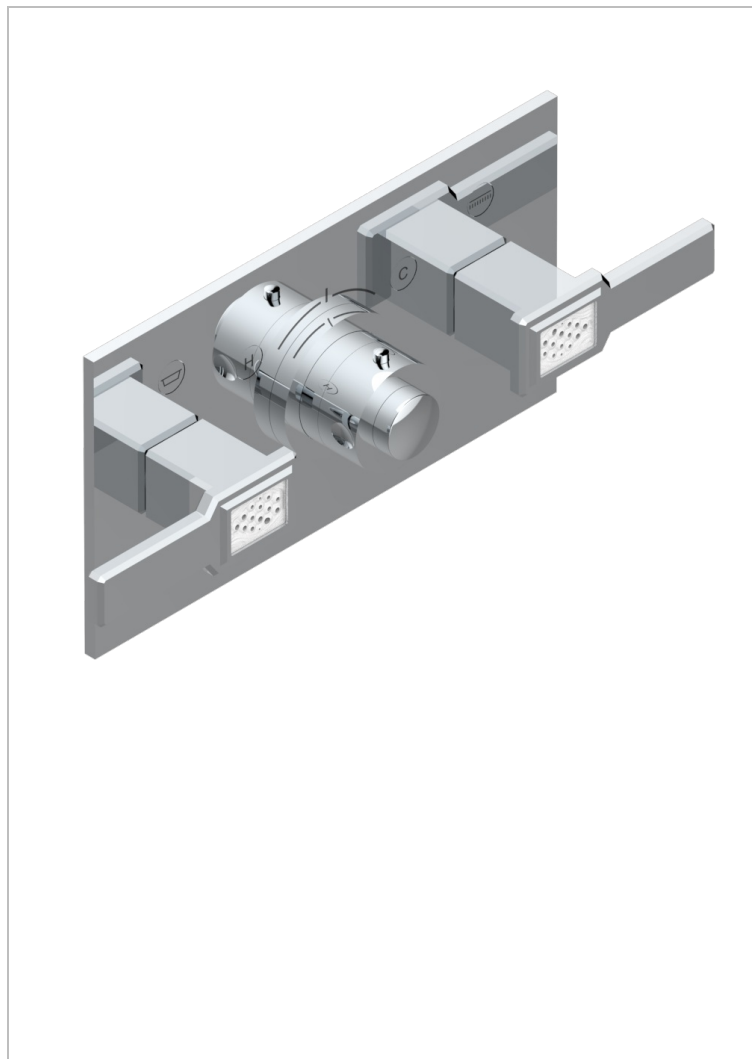

METROPOLIS CRISTAL CLARO CON MANETAS

A2B-5401BEH

Trim for thermostatic mixer with 2 valves item to be installed horizontal . to adapt on 5 401AHC or 5 401AHM

CARACTERÍSTICAS

- Métropolis cristal claro con manetas
- Trim for thermostatic mixer with 2 valves item to be installed horizontal . to adapt on 5 401AHC or 5 401AHM