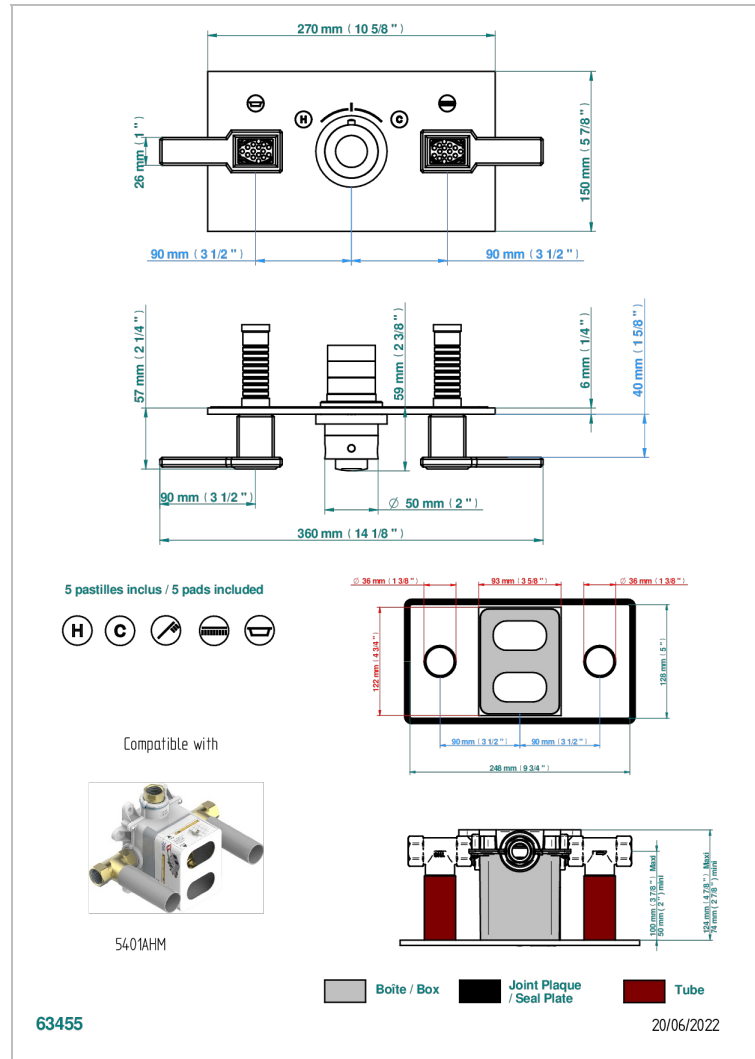

METROPOLIS CLEAR CRYSTAL WITH LEVER HANDLES

A2B-5401BEH

Trim for THG thermostat with 2 valves ref. 5 401AHM/US rough part supplied with fixing box , item to be installed horizontal

CHARACTERISTIC

- Métropolis Clear crystal with lever handles
- Trim for THG thermostat with 2 valves ref. 5 401AHM/US rough part supplied with fixing box , item to be installed horizontal