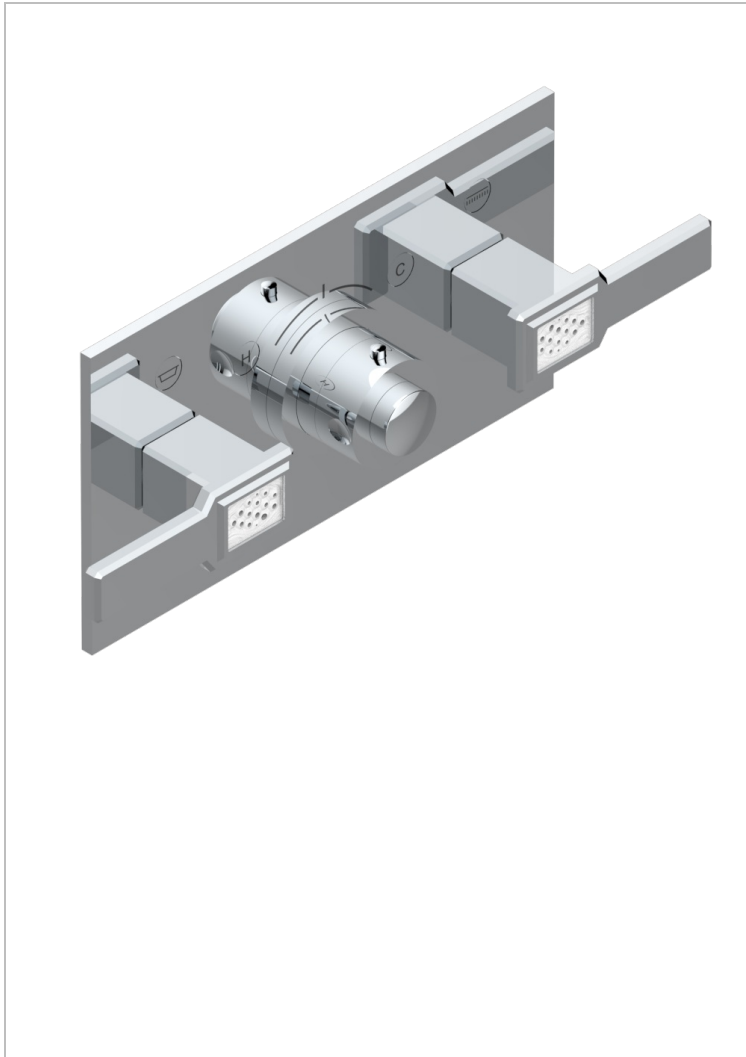

METROPOLIS CLEAR CRYSTAL WITH LEVER HANDLES

A2B-5401BEH

Trim for THG thermostat with 2 valves ref. 5 401AHM/US rough part supplied with fixing box , item to be installed horizontal

CHARACTERISTIC

- Métropolis Clear crystal with lever handles
- Trim for THG thermostat with 2 valves ref. 5 401AHM/US rough part supplied with fixing box , item to be installed horizontal