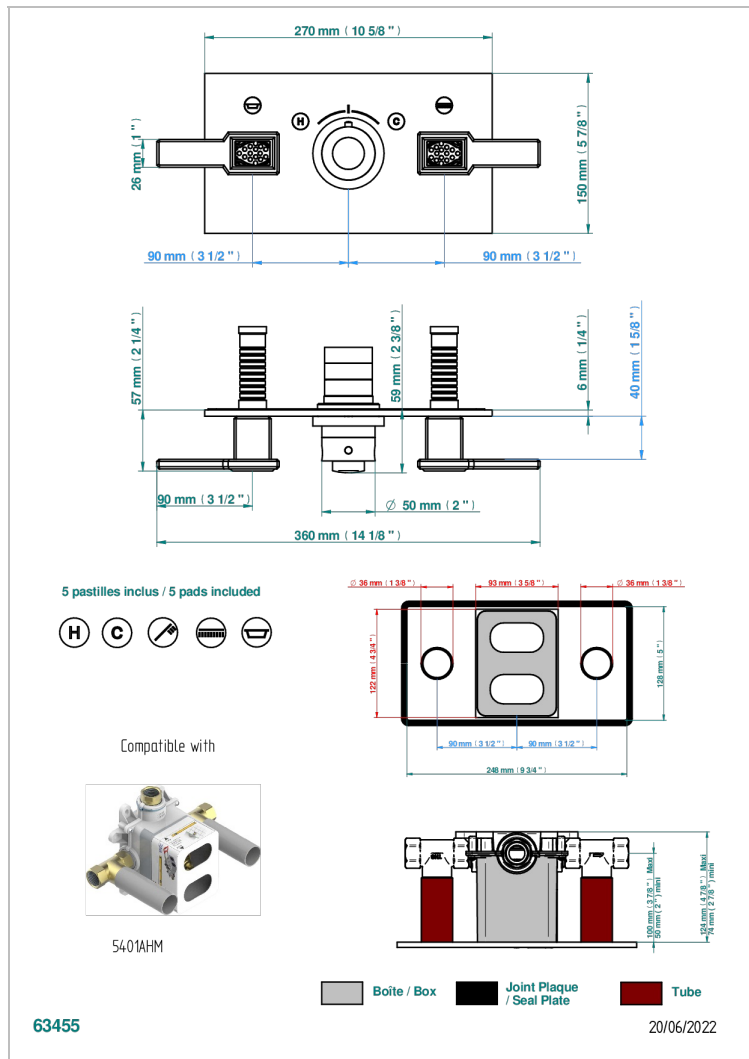

# METROPOLIS CRISTAL CLARO CON MANETAS

A2B-5401BEH

Trim for thermostatic mixer with 2 valves item to be installed horizontal . to adapt on 5 401AHC or 5 401AHM

## CARACTERÍSTICAS

- Métropolis cristal claro con manetas
- Trim for thermostatic mixer with 2 valves item to be installed horizontal . to adapt on 5 401AHC or 5 401AHM

## PRODUCTOS RELACIONADOS

- Ref. G00-5401AHC 3/4" THG thermostat, 60 l/mn with two valves with wax cartridge delivered with a built-in box, without trim - to be installed horizontal ( for installation with cross handle)
- Ref. G00-5401AHM 3/4" THG thermostat, 60 l/mn with two valves with wax cartridge delivered with a built-in box, without trim - to be installed horizontal ( for installation with lever handle)