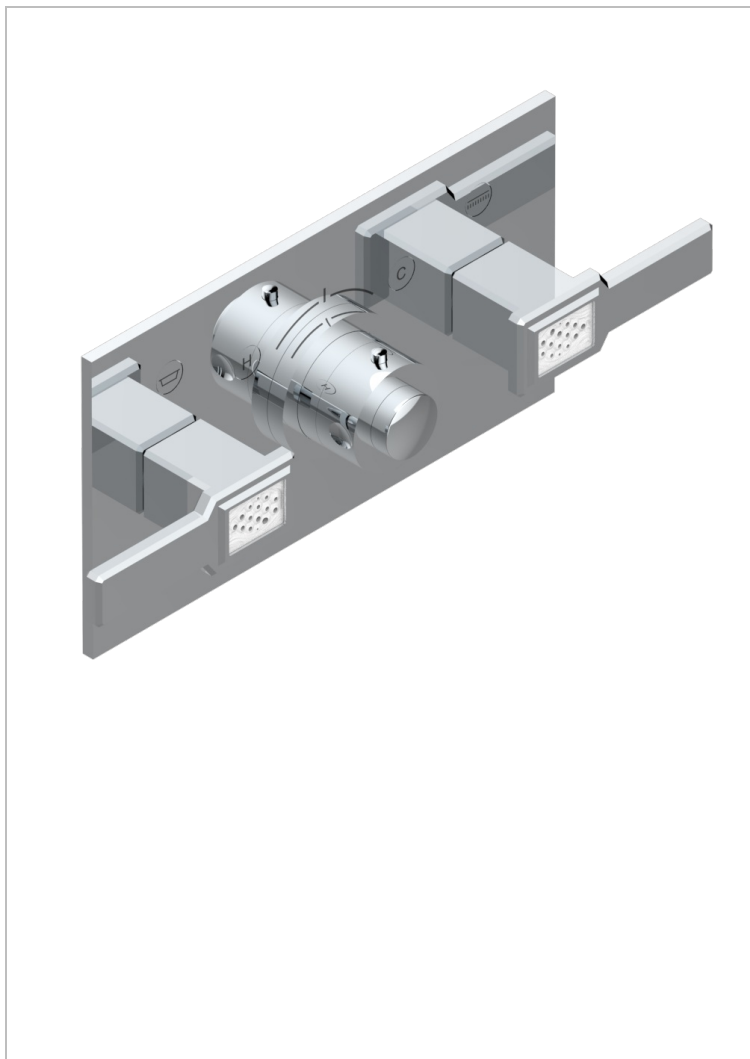

# METROPOLIS CRISTAL CLARO CON MANETAS

A2B-5401BEH

Trim for thermostatic mixer with 2 valves item to be installed horizontal . to adapt on 5 401AHC or 5 401AHM

## CARACTERÍSTICAS

- Métropolis cristal claro con manetas
- Trim for thermostatic mixer with 2 valves item to be installed horizontal . to adapt on 5 401AHC or 5 401AHM

## PRODUCTOS RELACIONADOS

- Ref. G00-5401AHC 3/4" THG thermostat, 60 l/mn with two valves with wax cartridge delivered with a built-in box, without trim - to be installed horizontal ( for installation with cross handle)
- Ref. G00-5401AHM 3/4" THG thermostat, 60 l/mn with two valves with wax cartridge delivered with a built-in box, without trim - to be installed horizontal ( for installation with lever handle)