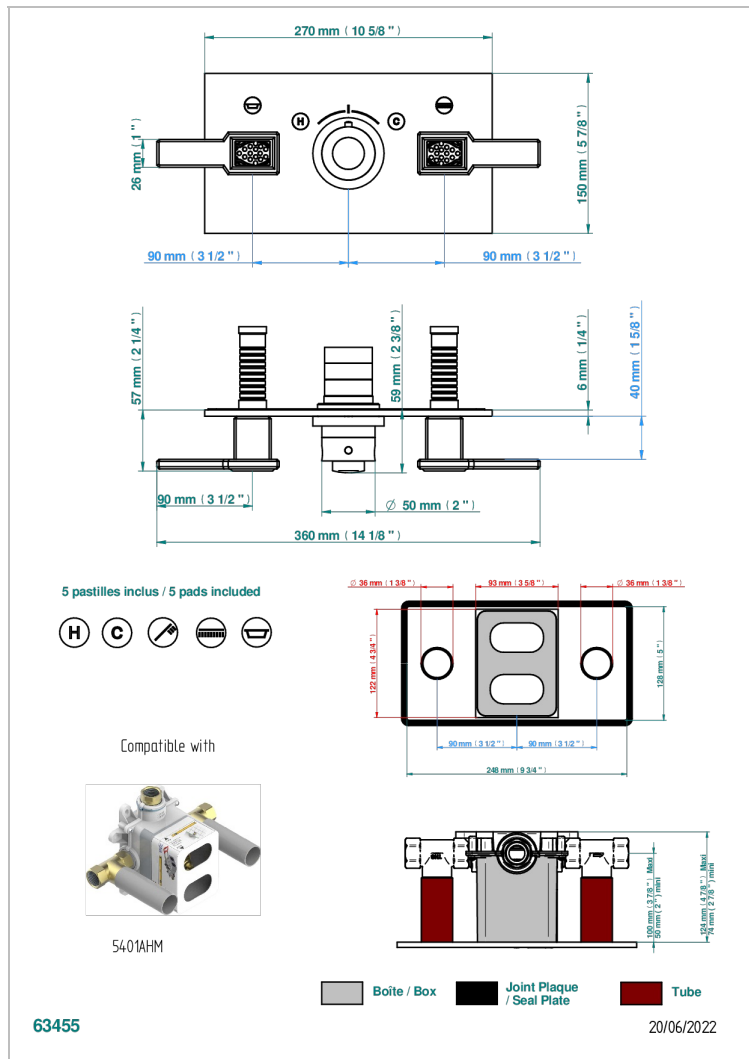

METROPOLIS CLEAR CRYSTAL WITH LEVER

A2B-5401BEH

Trim for thermostatic mixer with 2 valves item to be installed horizontal . to adapt on 5 401AHC or 5 401AHM

CHARACTERISTIC

- Métropolis Clear crystal with lever
- Trim for thermostatic mixer with 2 valves item to be installed horizontal . to adapt on 5 401AHC or 5 401AHM

RELATED SKU'S

- Ref. G00-5401AHC 3/4" THG thermostat, 60 l/mn with two valves with wax cartridge delivered with a built-in box, without trim - to be installed horizontal (for installation with cross handle)
- Ref. G00-5401AHM 3/4" THG thermostat, 60 l/mn with two valves with wax cartridge delivered with a built-in box, without trim - to be installed horizontal (for installation with lever handle)