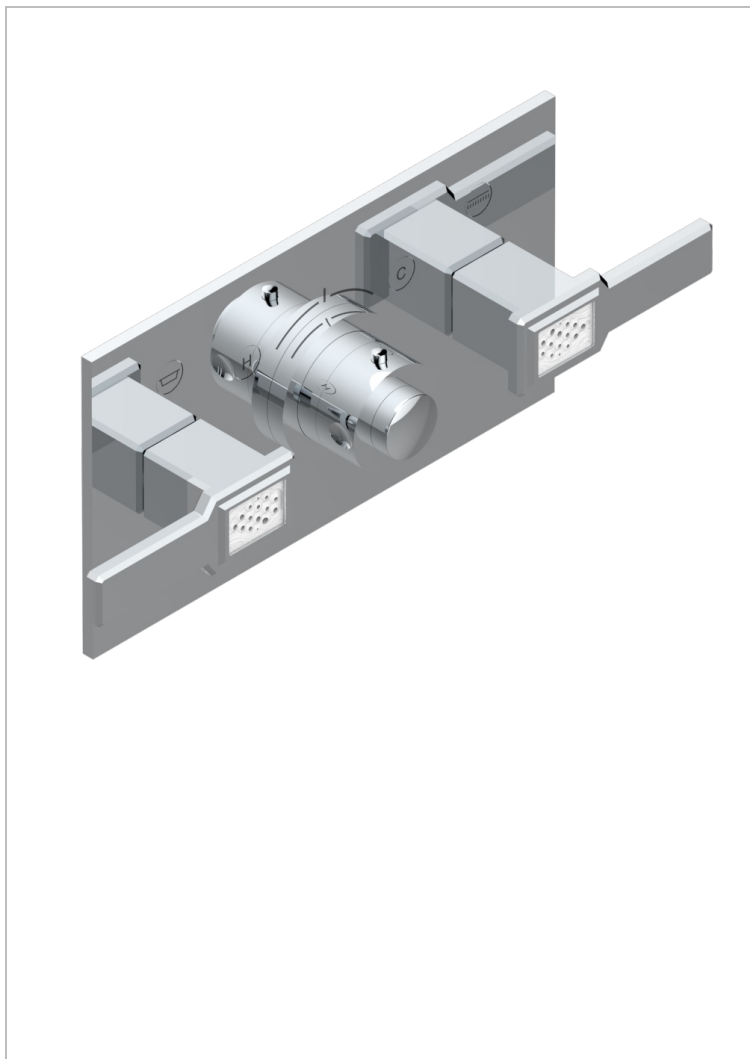

METROPOLIS CLEAR CRYSTAL WITH LEVER

A2B-5401BEH

Trim for thermostatic mixer with 2 valves item to be installed horizontal . to adapt on 5 401AHC or 5 401AHM

CHARACTERISTIC

- Métropolis Clear crystal with lever
- Trim for thermostatic mixer with 2 valves item to be installed horizontal . to adapt on 5 401AHC or 5 401AHM

RELATED SKU'S

- Ref. G00-5401AHC 3/4" THG thermostat, 60 l/mn with two valves with wax cartridge delivered with a built-in box, without trim - to be installed horizontal (for installation with cross handle)
- Ref. G00-5401AHM 3/4" THG thermostat, 60 l/mn with two valves with wax cartridge delivered with a built-in box, without trim - to be installed horizontal (for installation with lever handle)