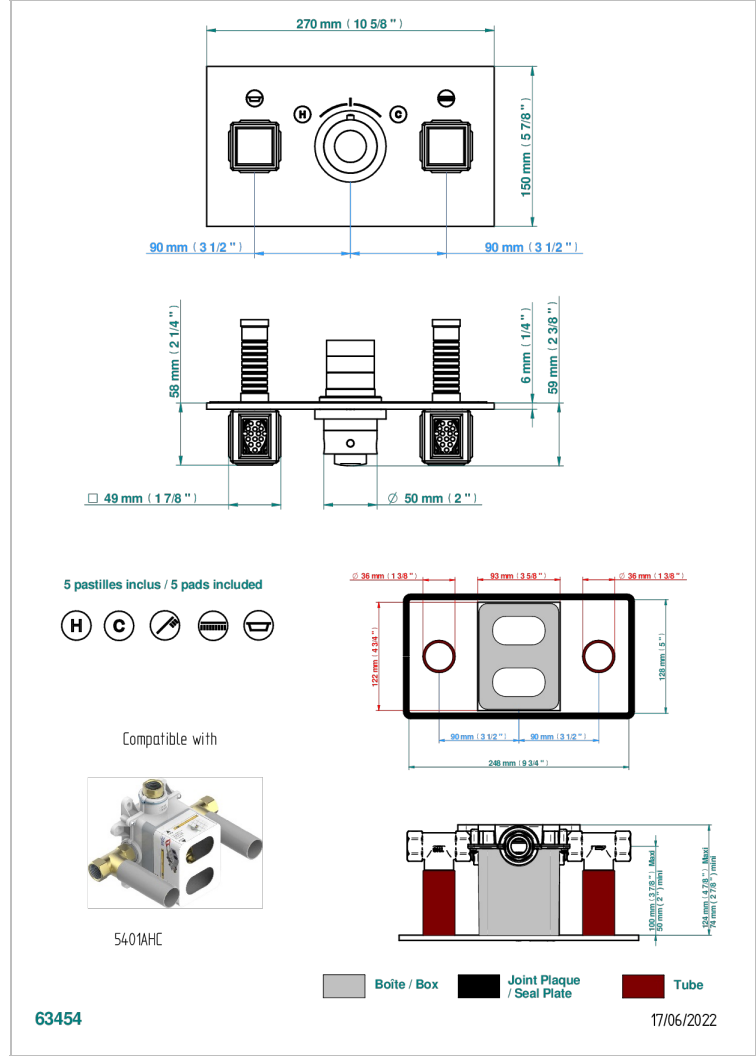

METROPOLIS CRISTAL NEGRO

A2L-5401BEH

THG[®]
PARIS

Trim for thermostatic mixer with 2 valves item to be installed horizontal . to adapt on 5 401AHC or 5 401AHM

CARACTERÍSTICAS

- Métropolis cristal negro
- Trim for thermostatic mixer with 2 valves item to be installed horizontal . to adapt on 5 401AHC or 5 401AHM