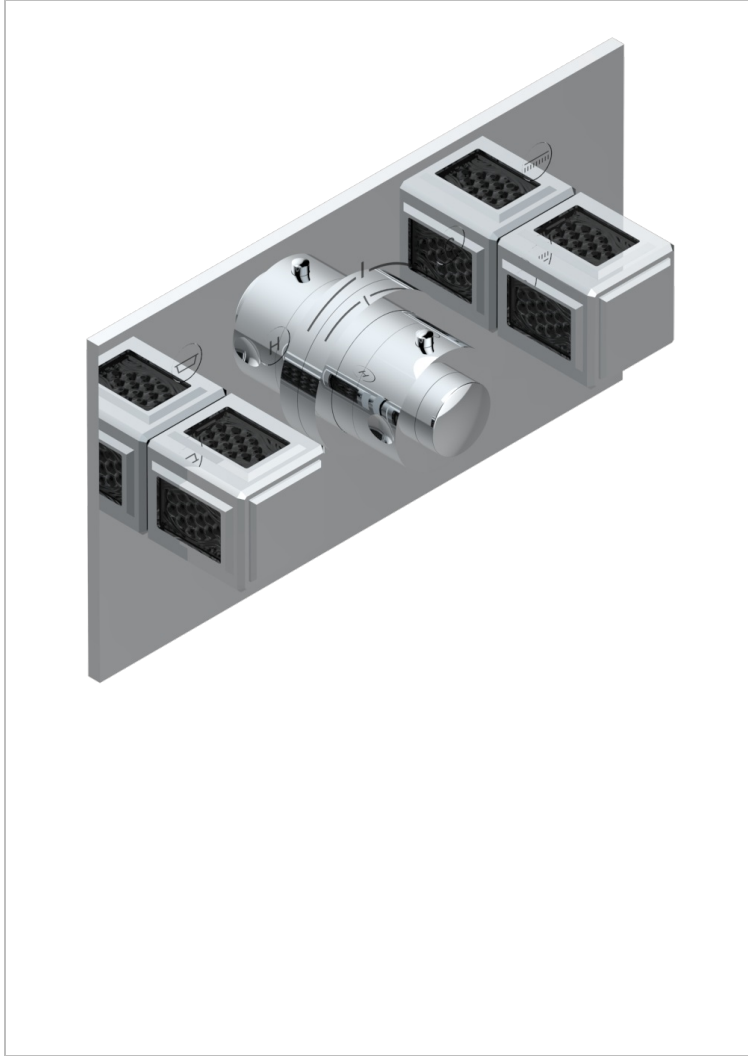

METROPOLIS CRISTAL NEGRO

A2L-5401BEH

THG[®]
PARIS

Trim for thermostatic mixer with 2 valves item to be installed horizontal . to adapt on 5 401AHC or 5 401AHM

CARACTERÍSTICAS

- Métropolis cristal negro
- Trim for thermostatic mixer with 2 valves item to be installed horizontal . to adapt on 5 401AHC or 5 401AHM