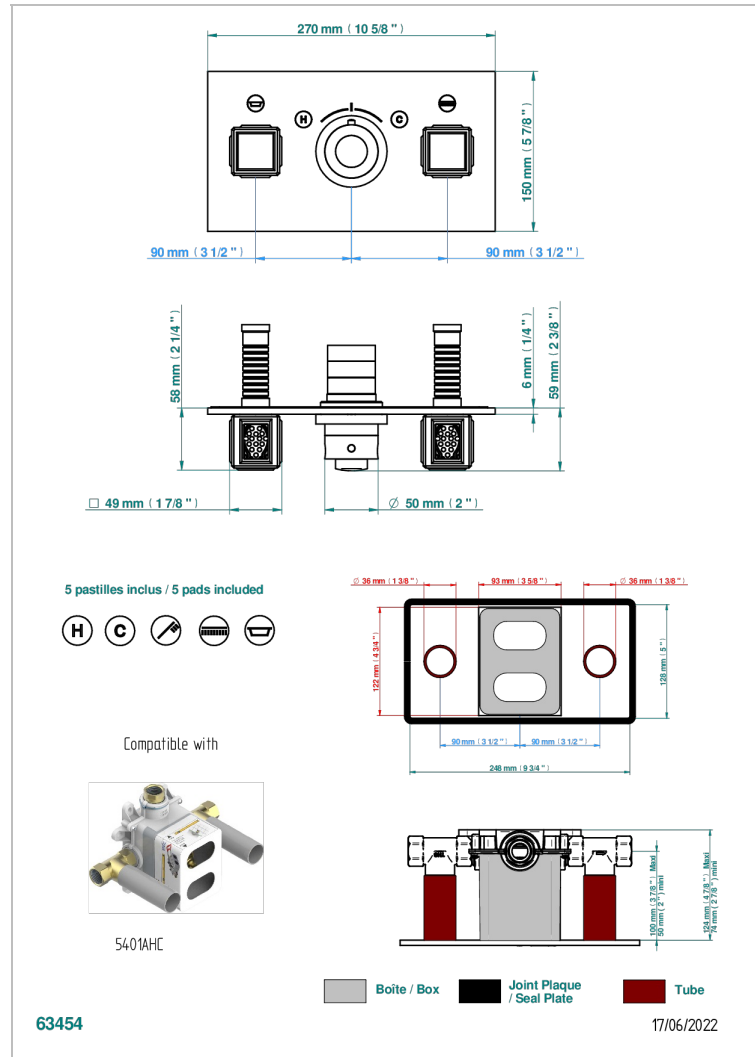

# METROPOLIS BLACK CRYSTAL

A2L-5401BEH

Trim for THG thermostat with 2 valves ref. 5 401AHM/US rough part supplied with fixing box , item to be installed horizontal

## CHARACTERISTIC

- Métropolis Black crystal
- Trim for THG thermostat with 2 valves ref. 5 401AHM/US part supplied with fixing box , item to be installed horizontal