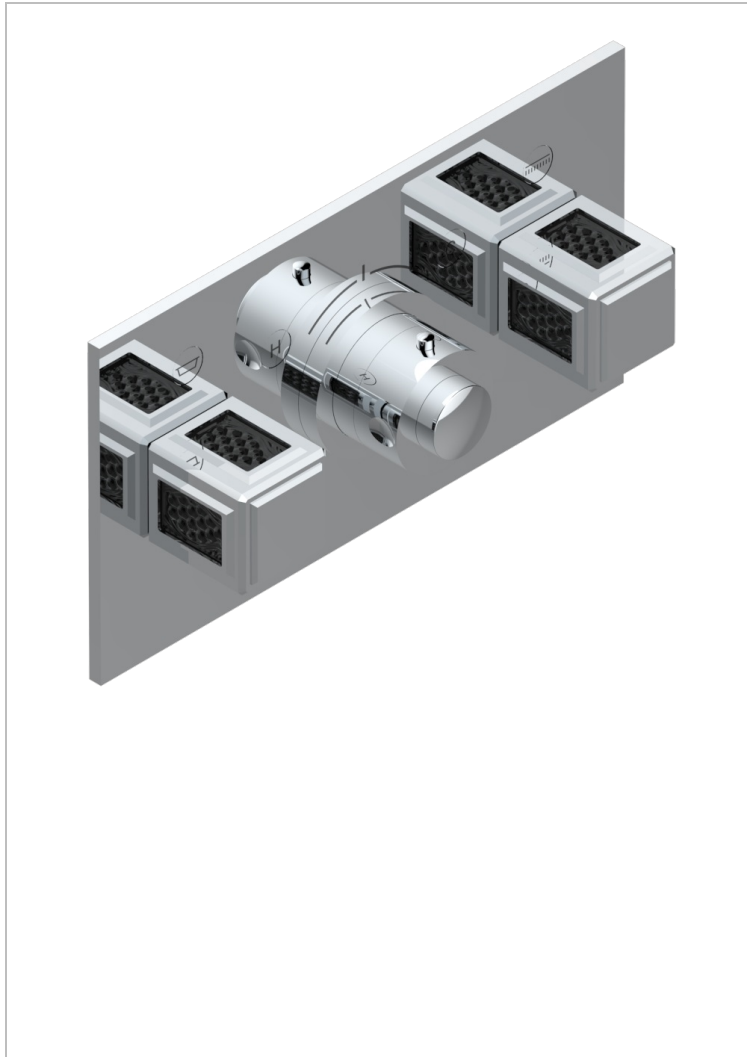

# METROPOLIS BLACK CRYSTAL

A2L-5401BEH

Trim for THG thermostat with 2 valves ref. 5 401AHM/US rough part supplied with fixing box , item to be installed horizontal

## CHARACTERISTIC

- Métropolis Black crystal
- Trim for THG thermostat with 2 valves ref. 5 401AHM/US part supplied with fixing box , item to be installed horizontal