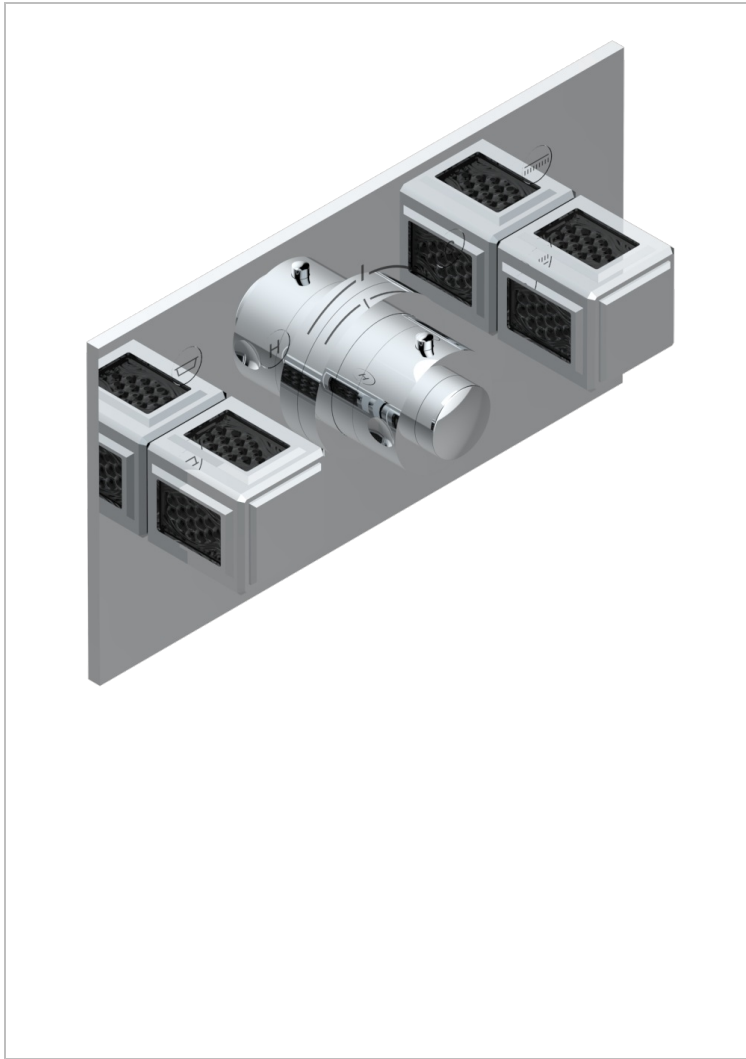

METROPOLIS CRISTAL NEGRO

A2L-5401BEH

THG[®]
PARIS

Trim for thermostatic mixer with 2 valves item to be installed horizontal . to adapt on 5 401AHC or 5 401AHM

CARACTERÍSTICAS

- Métropolis cristal negro
- Trim for thermostatic mixer with 2 valves item to be installed horizontal . to adapt on 5 401AHC or 5 401AHM

PRODUCTOS RELACIONADOS

- Ref. G00-5401AHC 3/4" THG thermostat, 60 l/mn with two valves with wax cartridge delivered with a built-in box, without trim - to be installed horizontal (for installation with cross handle)
- Ref. G00-5401AHM 3/4" THG thermostat, 60 l/mn with two valves with wax cartridge delivered with a built-in box, without trim - to be installed horizontal (for installation with lever handle)