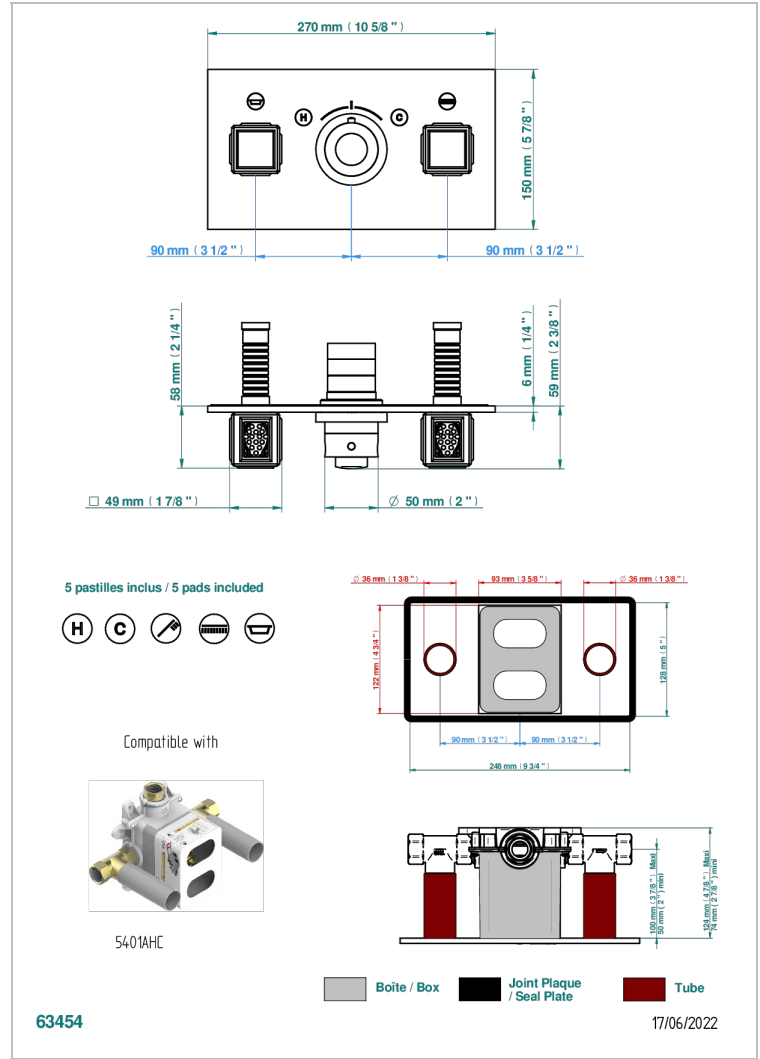

METROPOLIS CRISTAL NEGRO

A2L-5401BEH

THG[®]
PARIS

Trim for thermostatic mixer with 2 valves item to be installed horizontal . to adapt on 5 401AHC or 5 401AHM

CARACTERÍSTICAS

- Métropolis cristal negro
- Trim for thermostatic mixer with 2 valves item to be installed horizontal . to adapt on 5 401AHC or 5 401AHM

PRODUCTOS RELACIONADOS

- Ref. G00-5401AHC 3/4" THG thermostat, 60 l/mn with two valves with wax cartridge delivered with a built-in box, without trim - to be installed horizontal (for installation with cross handle)
- Ref. G00-5401AHM 3/4" THG thermostat, 60 l/mn with two valves with wax cartridge delivered with a built-in box, without trim - to be installed horizontal (for installation with lever handle)