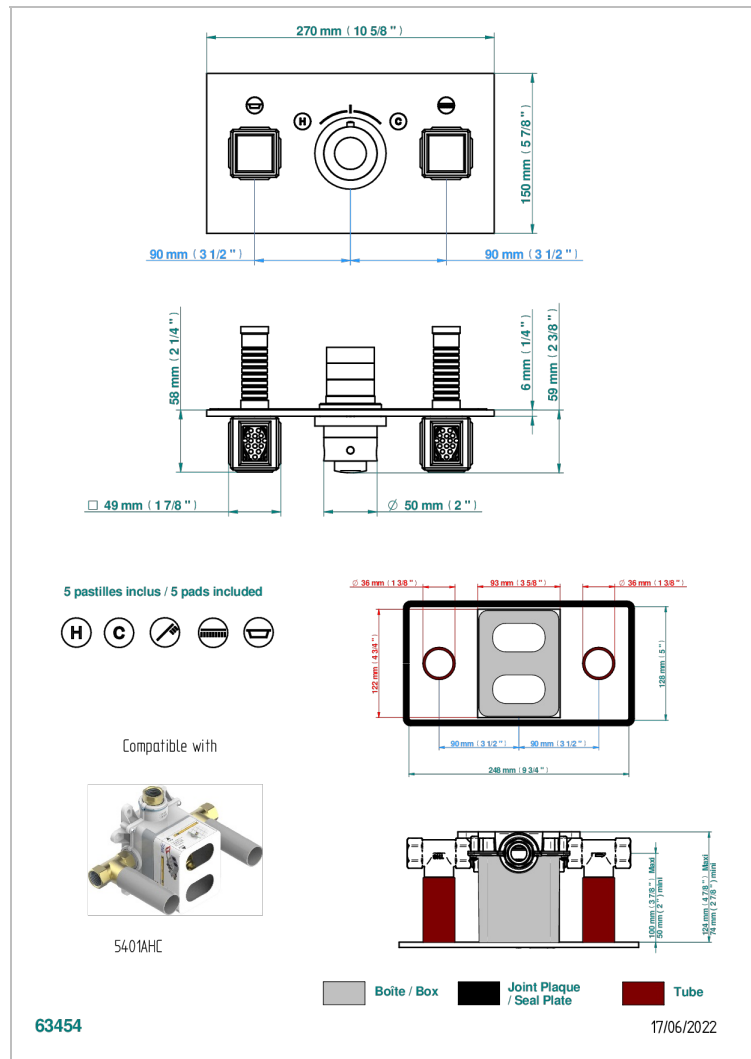

METROPOLIS BLACK CRYSTAL

A2L-5401BEH

Trim for thermostatic mixer with 2 valves item to be installed horizontal . to adapt on 5 401AHC or 5 401AHM

CHARACTERISTIC

- Métropolis Black crystal
- Trim for thermostatic mixer with 2 valves item to be installed horizontal . to adapt on 5 401AHC or 5 401AHM

RELATED SKU'S

- Ref. G00-5401AHC 3/4" THG thermostat, 60 l/mn with two valves with wax cartridge delivered with a built-in box, without trim - to be installed horizontal (for installation with cross handle)
- Ref. G00-5401AHM 3/4" THG thermostat, 60 l/mn with two valves with wax cartridge delivered with a built-in box, without trim - to be installed horizontal (for installation with lever handle)