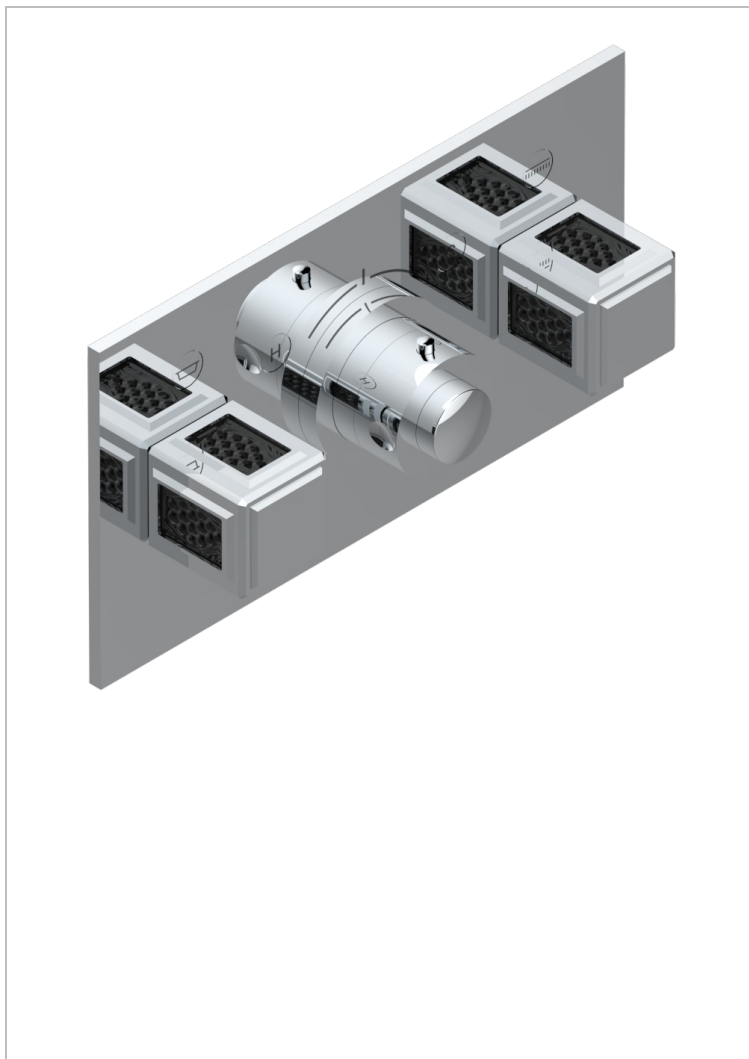

METROPOLIS BLACK CRYSTAL

A2L-5401BEH

Trim for thermostatic mixer with 2 valves item to be installed horizontal . to adapt on 5 401AHC or 5 401AHM

CHARACTERISTIC

- Métropolis Black crystal
- Trim for thermostatic mixer with 2 valves item to be installed horizontal . to adapt on 5 401AHC or 5 401AHM

RELATED SKU'S

- Ref. G00-5401AHC 3/4" THG thermostat, 60 l/mn with two valves with wax cartridge delivered with a built-in box, without trim - to be installed horizontal (for installation with cross handle)
- Ref. G00-5401AHM 3/4" THG thermostat, 60 l/mn with two valves with wax cartridge delivered with a built-in box, without trim - to be installed horizontal (for installation with lever handle)