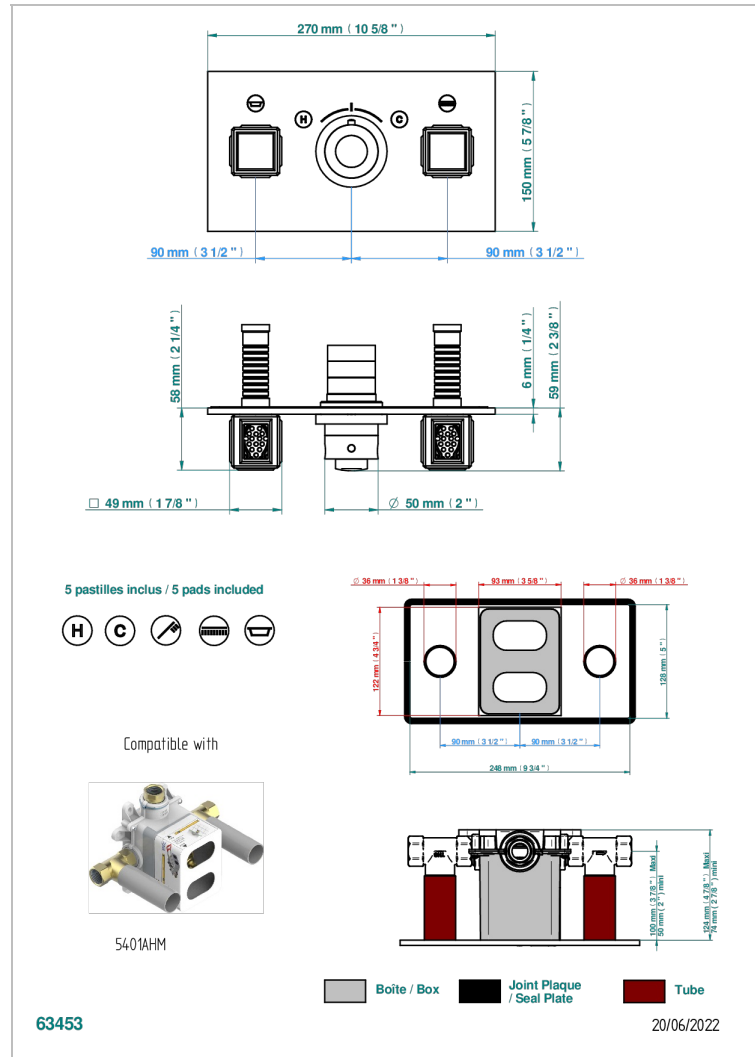

Trim for thermostatic mixer with 2 valves item to be installed horizontal . to adapt on 5 401AHC or 5 401AHM

## CARACTERÍSTICAS

- Métropolis cristal claro
- Trim for thermostatic mixer with 2 valves item to be installed horizontal . to adapt on 5 401AHC or 5 401AHM