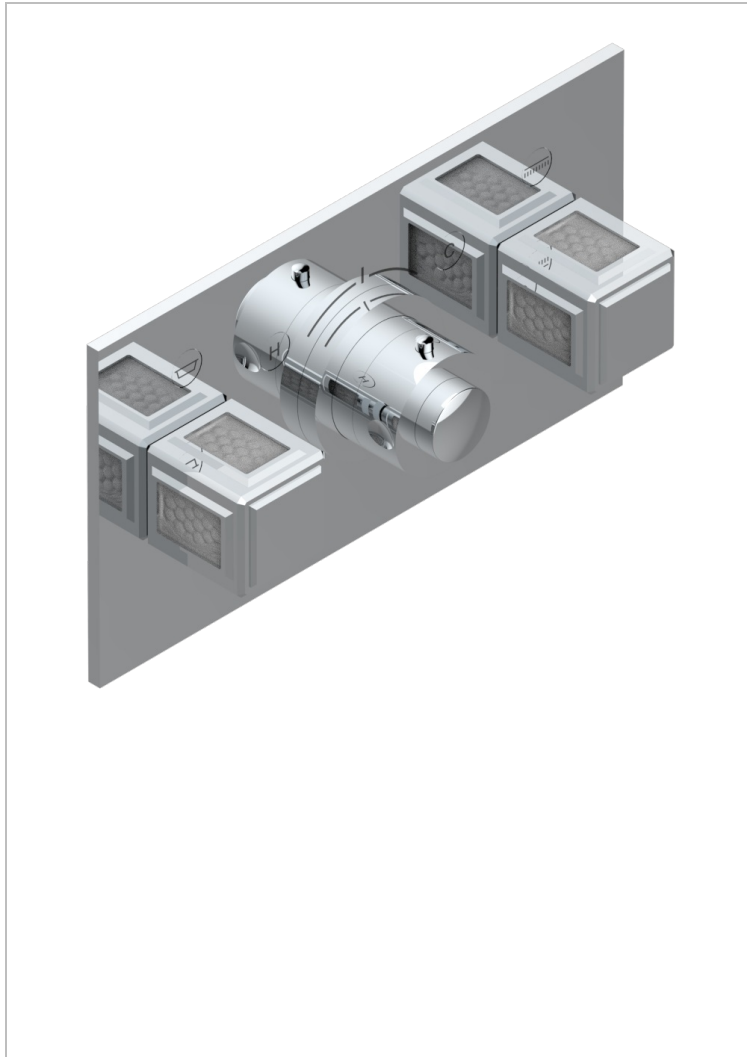

Trim for thermostatic mixer with 2 valves item to be installed horizontal . to adapt on 5 401AHC or 5 401AHM

## CARACTERÍSTICAS

- Métropolis cristal claro
- Trim for thermostatic mixer with 2 valves item to be installed horizontal . to adapt on 5 401AHC or 5 401AHM