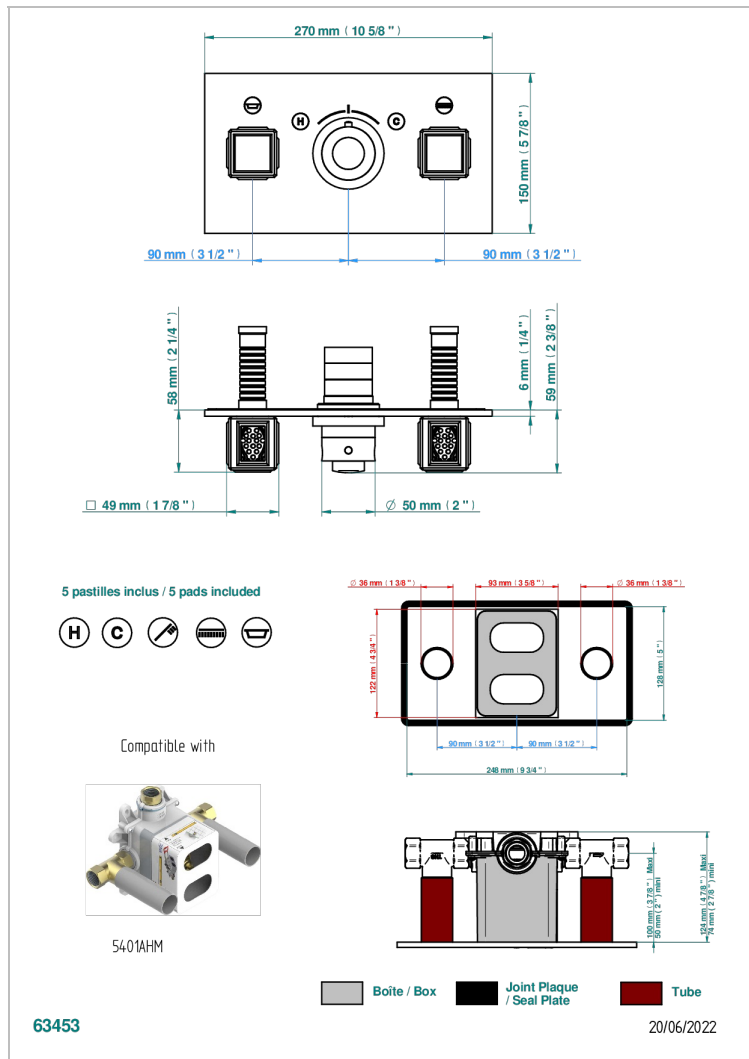

# METROPOLIS CLEAR CRYSTAL

A2A-5401BEH

Trim for THG thermostat with 2 valves ref. 5 401AHM/US rough part supplied with fixing box , item to be installed horizontal

## CHARACTERISTIC

- Métropolis Clear crystal
- Trim for THG thermostat with 2 valves ref. 5 401AHM/US part supplied with fixing box , item to be installed horizontal