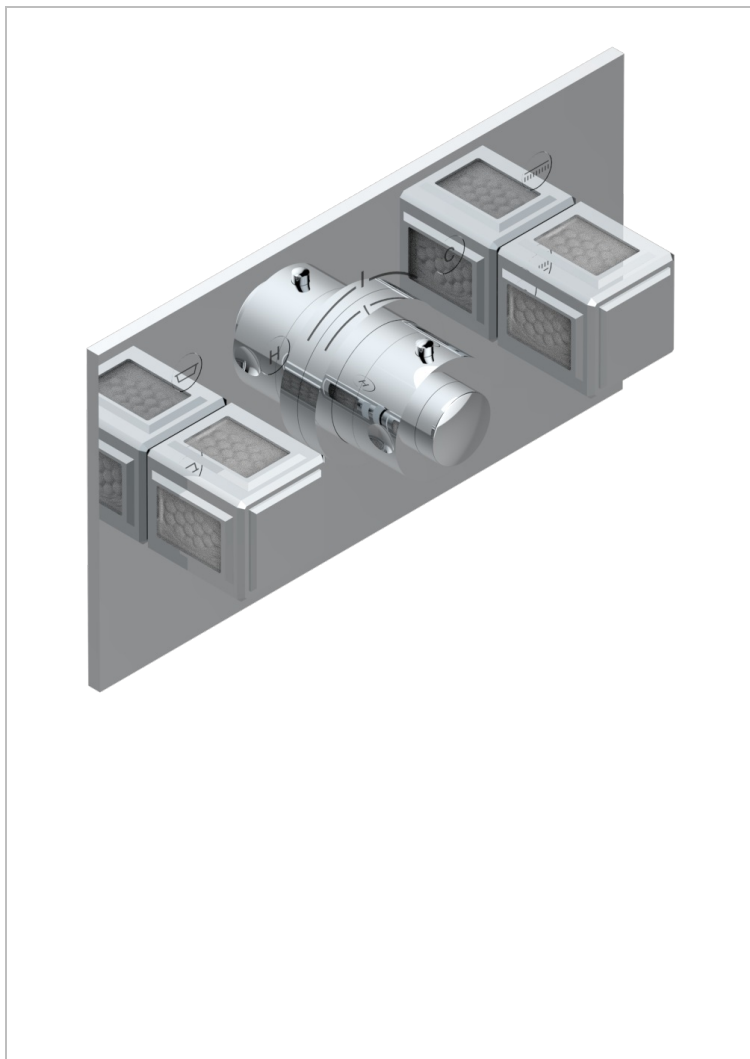

# METROPOLIS CLEAR CRYSTAL

A2A-5401BEH

Trim for THG thermostat with 2 valves ref. 5 401AHM/US rough part supplied with fixing box , item to be installed horizontal

## CHARACTERISTIC

- Métropolis Clear crystal
- Trim for THG thermostat with 2 valves ref. 5 401AHM/US part supplied with fixing box , item to be installed horizontal