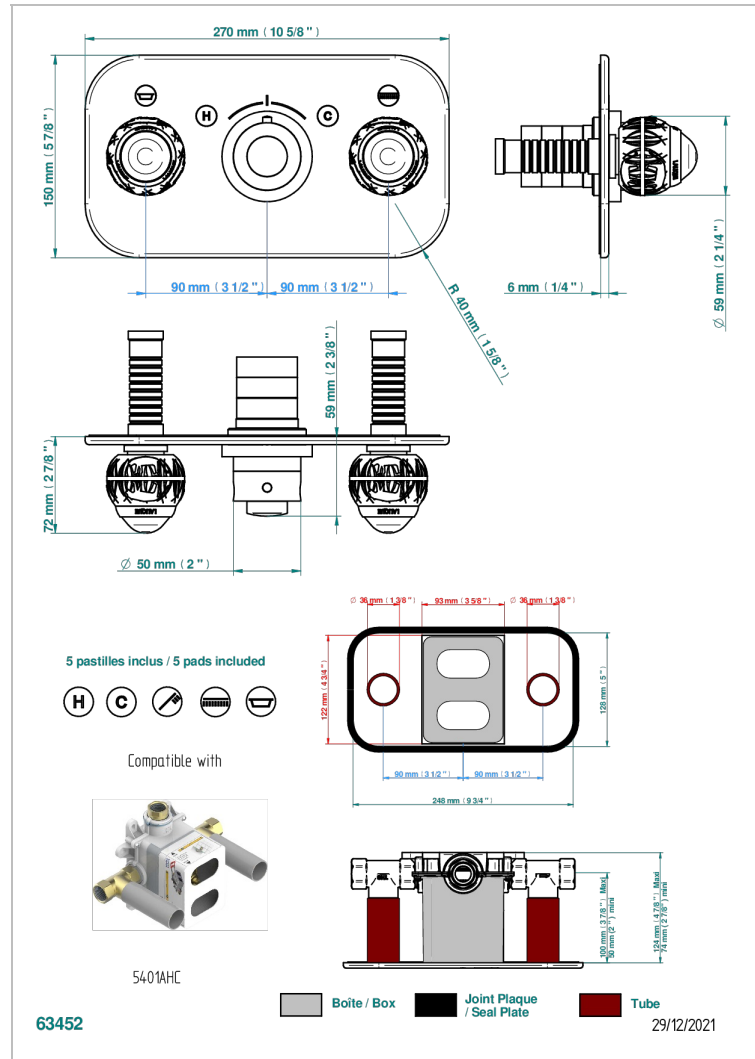

PANTHERE BLACK CRYSTAL

A2K-5401BEH

THG
PARIS

Trim for THG thermostat with 2 valves ref. 5 401AHM/US rough part supplied with fixing box , item to be installed horizontal

CHARACTERISTIC

- Panthère Black crystal
- Trim for THG thermostat with 2 valves ref. 5 401AHM/US rough part supplied with fixing box , item to be installed horizontal