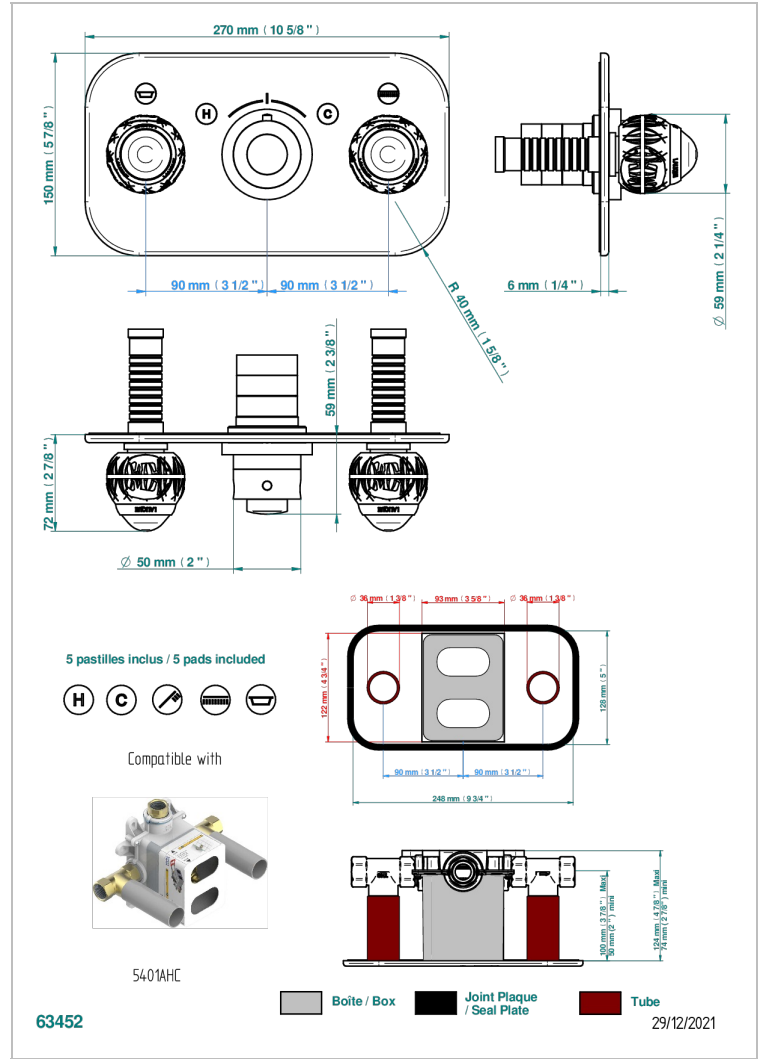

PANTHERE CRISTAL NEGRO

A2K-5401BEH

THG
PARIS

Trim for thermostatic mixer with 2 valves item to be installed horizontal . to adapt on 5 401AHC or 5 401AHM

CARACTERÍSTICAS

- Panthère cristal negro
- Trim for thermostatic mixer with 2 valves item to be installed horizontal . to adapt on 5 401AHC or 5 401AHM

PRODUCTOS RELACIONADOS

- Ref. G00-5401AHC 3/4" THG thermostat, 60 l/mn with two valves with wax cartridge delivered with a built-in box, without trim - to be installed horizontal (for installation with cross handle)
- Ref. G00-5401AHM 3/4" THG thermostat, 60 l/mn with two valves with wax cartridge delivered with a built-in box, without trim - to be installed horizontal (for installation with lever handle)