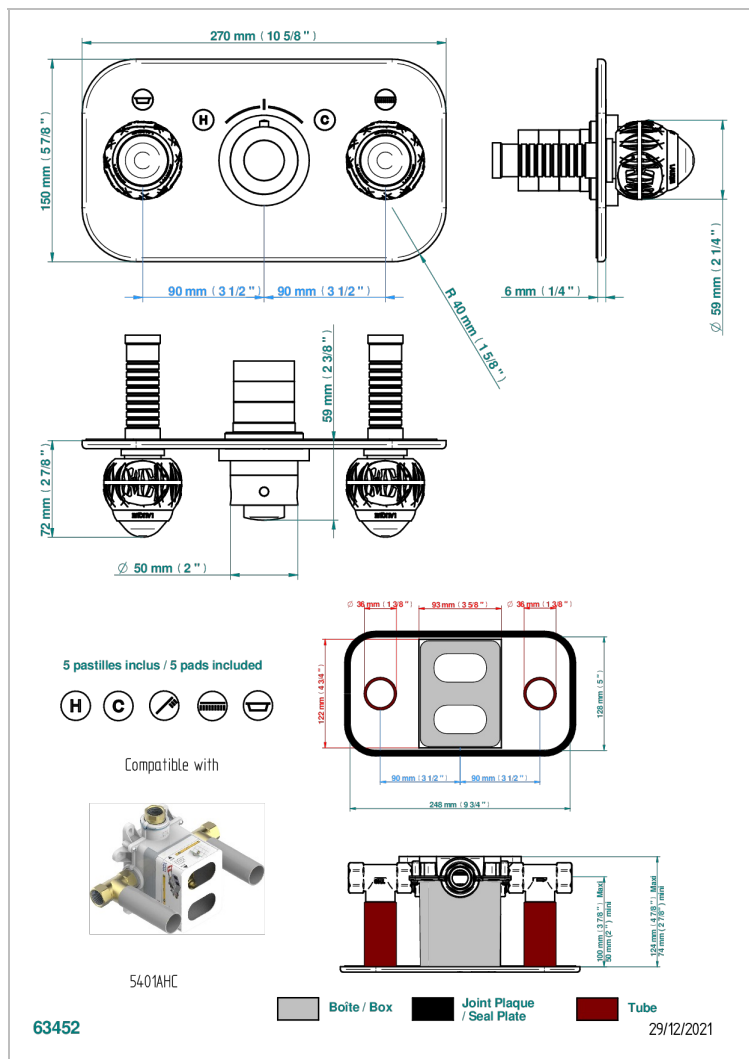

PANTHERE BLACK CRYSTAL

A2K-5401BEH

THG
PARIS

Trim for thermostatic mixer with 2 valves item to be installed horizontal . to adapt on 5 401AHC or 5 401AHM

CHARACTERISTIC

- Panthère Black crystal
- Trim for thermostatic mixer with 2 valves item to be installed horizontal . to adapt on 5 401AHC or 5 401AHM

RELATED SKU'S

- Ref. G00-5401AHC 3/4" THG thermostat, 60 l/mn with two valves with wax cartridge delivered with a built-in box, without trim - to be installed horizontal (for installation with cross handle)
- Ref. G00-5401AHM 3/4" THG thermostat, 60 l/mn with two valves with wax cartridge delivered with a built-in box, without trim - to be installed horizontal (for installation with lever handle)