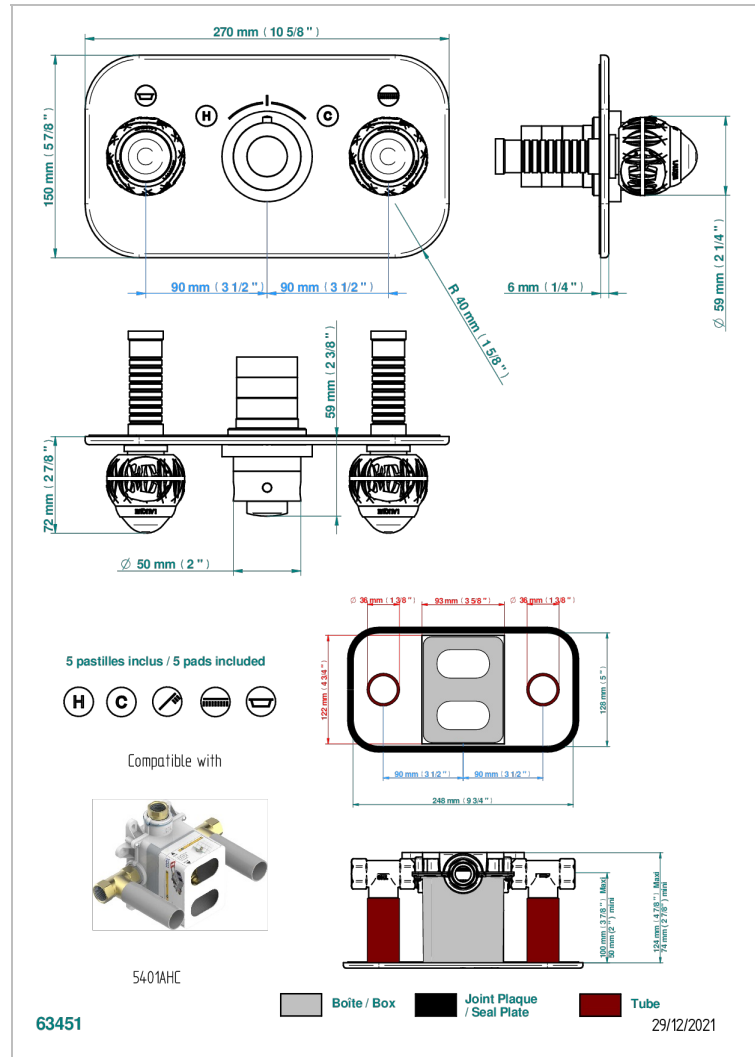

# PANTHERE CRISTAL CLARO

A2H-5401BEH

THG  
PARIS

Trim for thermostatic mixer with 2 valves item to be installed horizontal . to adapt on 5 401AHC or 5 401AHM

## CARACTERÍSTICAS

- Panthère cristal claro
- Trim for thermostatic mixer with 2 valves item to be installed horizontal . to adapt on 5 401AHC or 5 401AHM