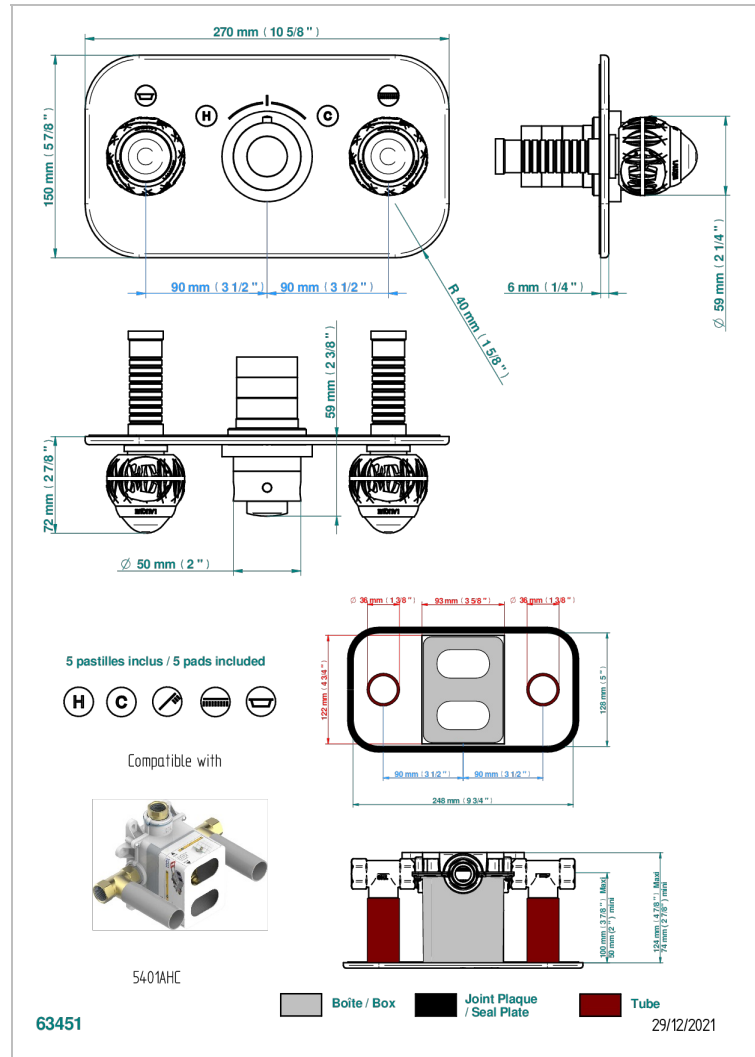

# PANTHERE CLEAR CRYSTAL

A2H-5401BEH

THG  
PARIS

Trim for THG thermostat with 2 valves ref. 5 401AHM/US rough part supplied with fixing box , item to be installed horizontal

## CHARACTERISTIC

- Panthère Clear crystal
- Trim for THG thermostat with 2 valves ref. 5 401AHM/US rough part supplied with fixing box , item to be installed horizontal