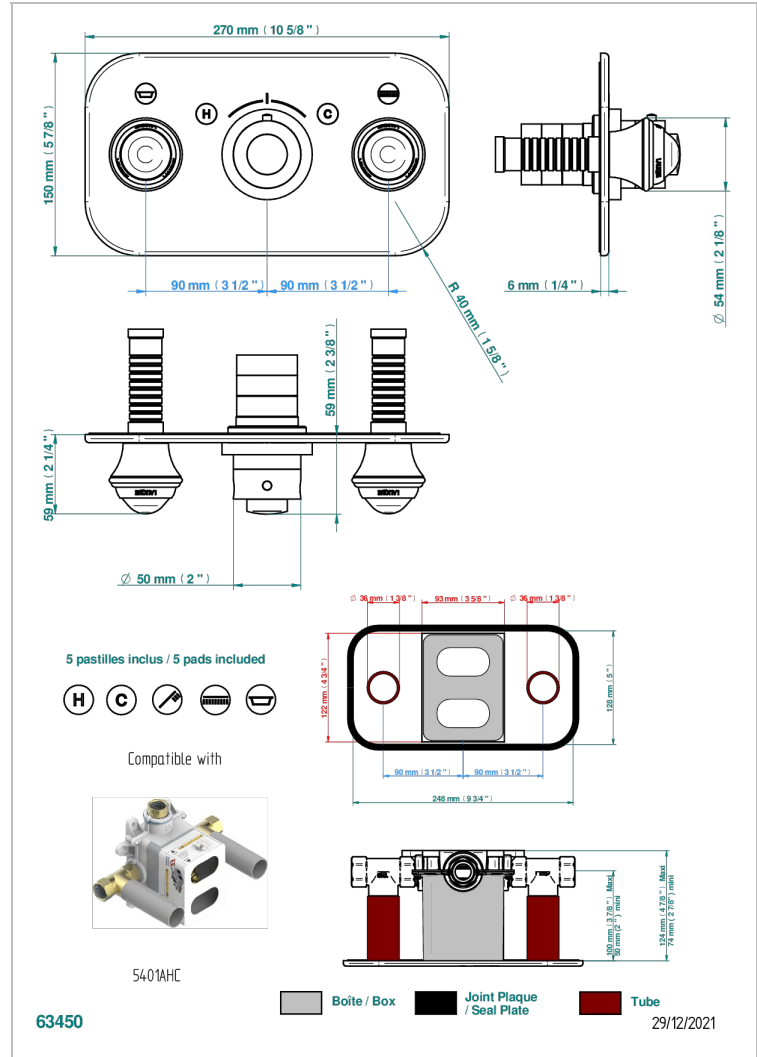

Trim for THG thermostat with 2 valves ref. 5 401AHM/US rough part supplied with fixing box , item to be installed horizontal

CHARACTERISTIC

- Ange
- Trim for THG thermostat with 2 valves ref. 5 401AHM/US rough part supplied with fixing box , item to be installed horizontal