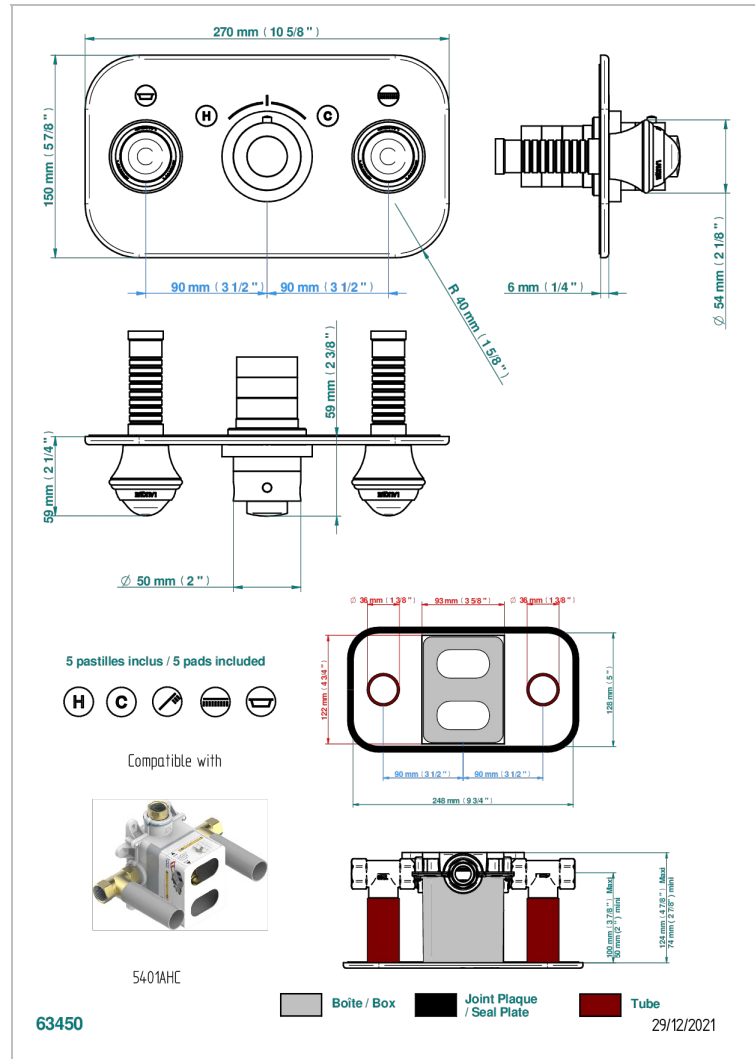

Trim for THG thermostat with 2 valves ref. 5 401AHM/US rough part supplied with fixing box , item to be installed horizontal

CHARACTERISTIC

- NAIADÉ
- Trim for THG thermostat with 2 valves ref. 5 401AHM/US rough part supplied with fixing box , item to be installed horizontal