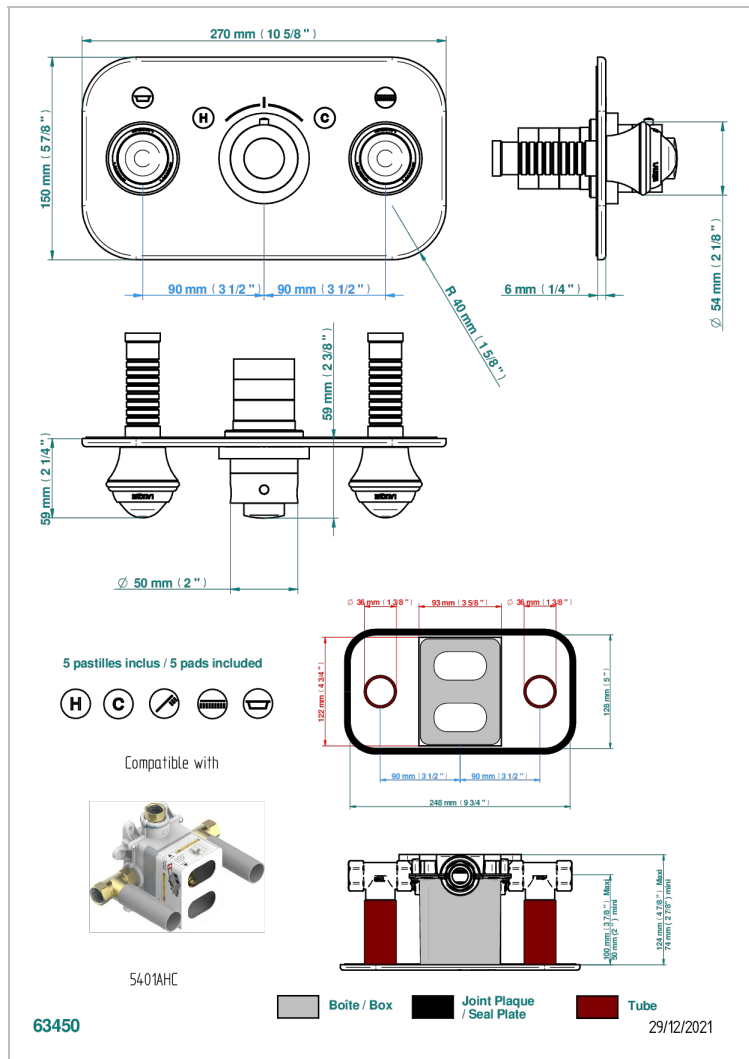

Trim for thermostatic mixer with 2 valves item to be installed horizontal . to adapt on 5 401AHC or 5 401AHM

CARACTERÍSTICAS

- Naïade
- Trim for thermostatic mixer with 2 valves item to be installed horizontal . to adapt on 5 401AHC or 5 401AHM

PRODUCTOS RELACIONADOS

- Ref. G00-5401AHC 3/4" THG thermostat, 60 l/mn with two valves with wax cartridge delivered with a built-in box, without trim - to be installed horizontal (for installation with cross handle)
- Ref. G00-5401AHM 3/4" THG thermostat, 60 l/mn with two valves with wax cartridge delivered with a built-in box, without trim - to be installed horizontal (for installation with lever handle)