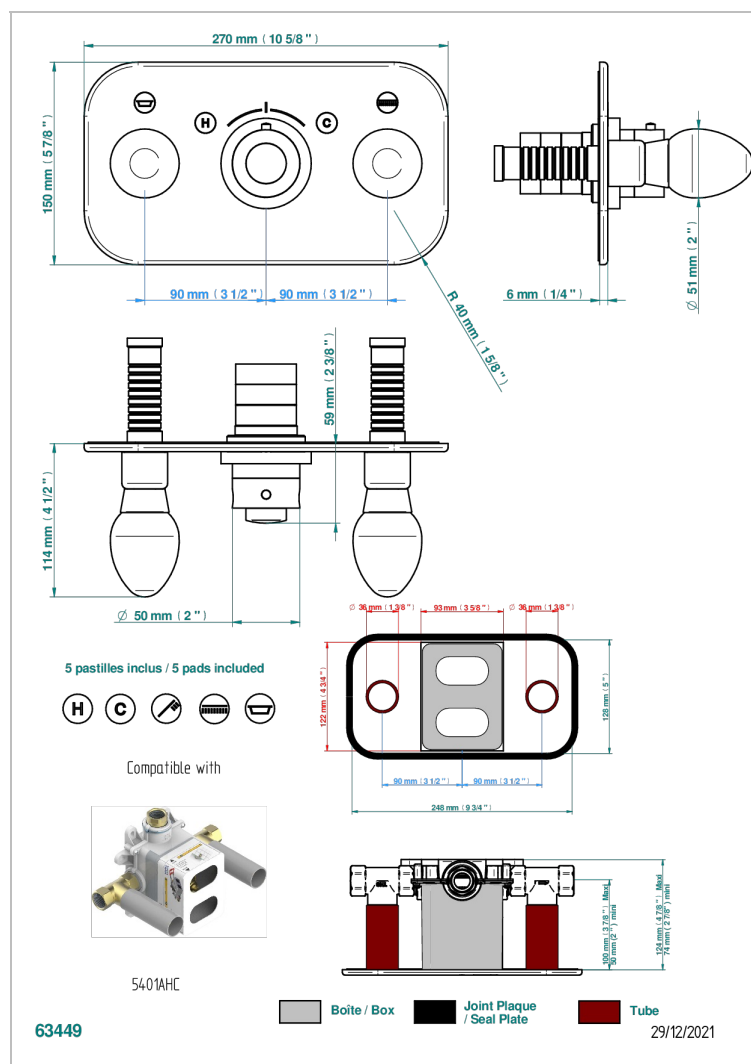

Trim for thermostatic mixer with 2 valves item to be installed horizontal . to adapt on 5 401AHC or 5 401AHM

CARACTERÍSTICAS

- Venice
- Trim for thermostatic mixer with 2 valves item to be installed horizontal . to adapt on 5 401AHC or 5 401AHM