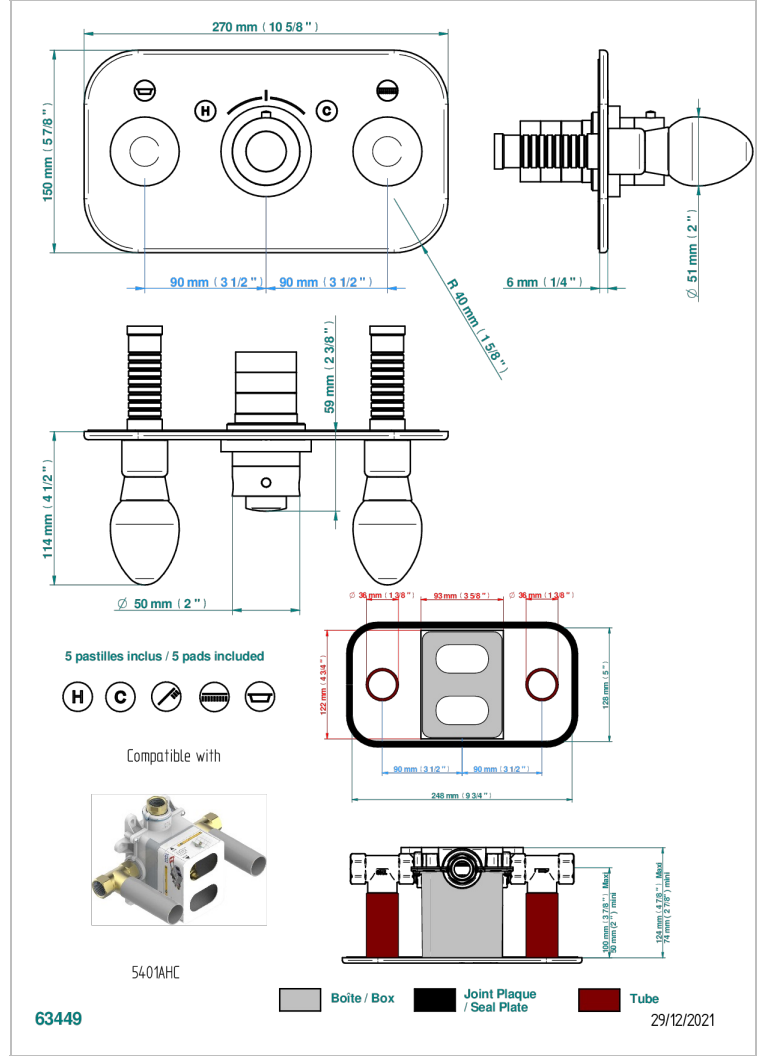

Trim for thermostatic mixer with 2 valves item to be installed horizontal . to adapt on 5 401AHC or 5 401AHM

### CARACTERÍSTICAS

- Venice
- Trim for thermostatic mixer with 2 valves item to be installed horizontal . to adapt on 5 401AHC or 5 401AHM

### PRODUCTOS RELACIONADOS

- Ref. G00-5401AHC 3/4" THG thermostat, 60 l/mn with two valves with wax cartridge delivered with a built-in box, without trim - to be installed horizontal ( for installation with cross handle)
- Ref. G00-5401AHM 3/4" THG thermostat, 60 l/mn with two valves with wax cartridge delivered with a built-in box, without trim - to be installed horizontal ( for installation with lever handle)