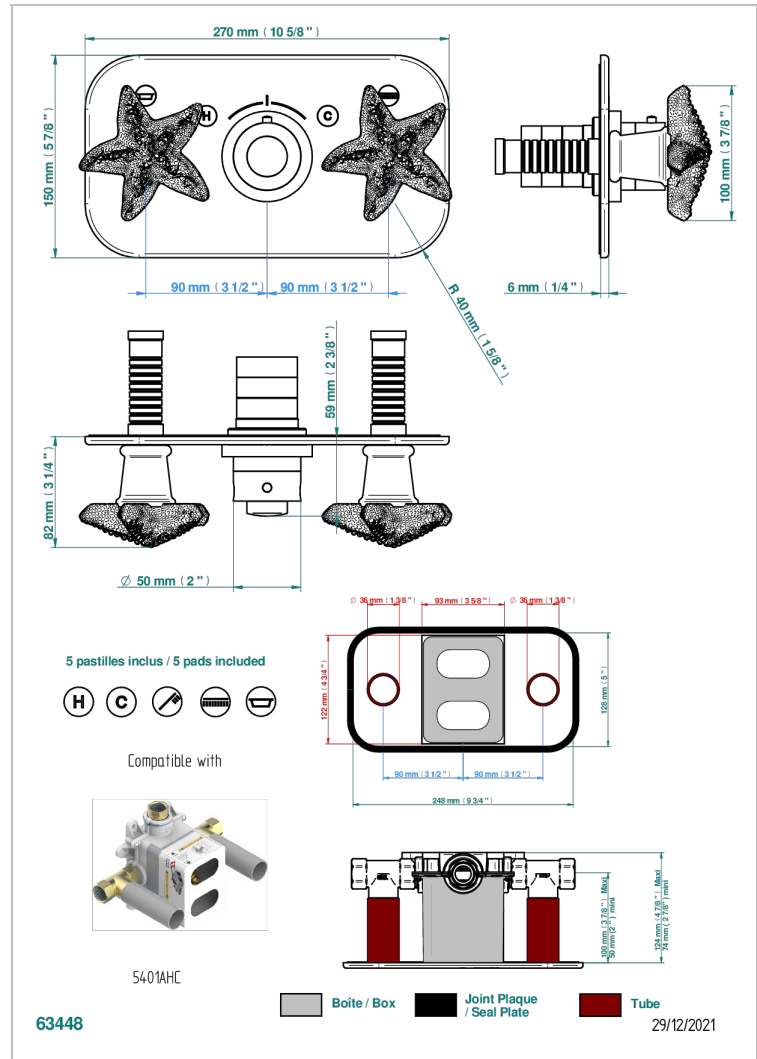

Trim for thermostatic mixer with 2 valves item to be installed horizontal . to adapt on 5 401AHC or 5 401AHM

CARACTERÍSTICAS

- Océania
- Trim for thermostatic mixer with 2 valves item to be installed horizontal . to adapt on 5 401AHC or 5 401AHM