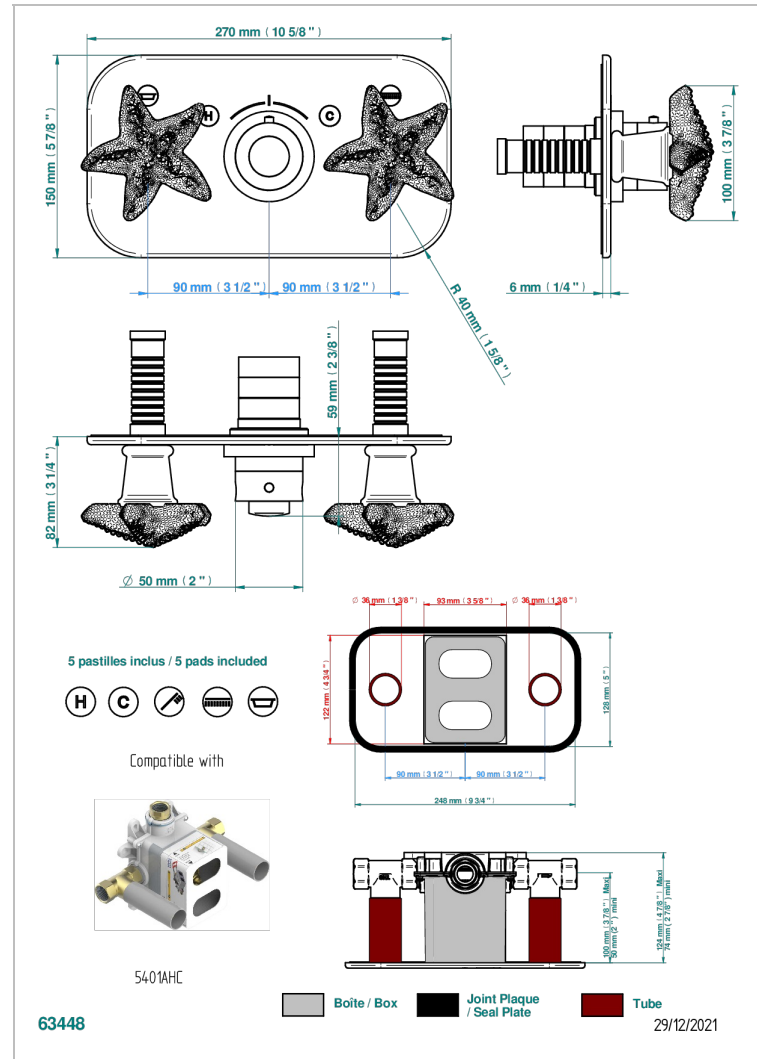

Trim for thermostatic mixer with 2 valves item to be installed horizontal . to adapt on 5 401AHC or 5 401AHM

CHARACTERISTIC

- Océania
- Trim for thermostatic mixer with 2 valves item to be installed horizontal . to adapt on 5 401AHC or 5 401AHM

RELATED SKU'S

- Ref. G00-5401AHC 3/4" THG thermostat, 60 l/mn with two valves with wax cartridge delivered with a built-in box, without trim - to be installed horizontal (for installation with cross handle)
- Ref. G00-5401AHM 3/4" THG thermostat, 60 l/mn with two valves with wax cartridge delivered with a built-in box, without trim - to be installed horizontal (for installation with lever handle)