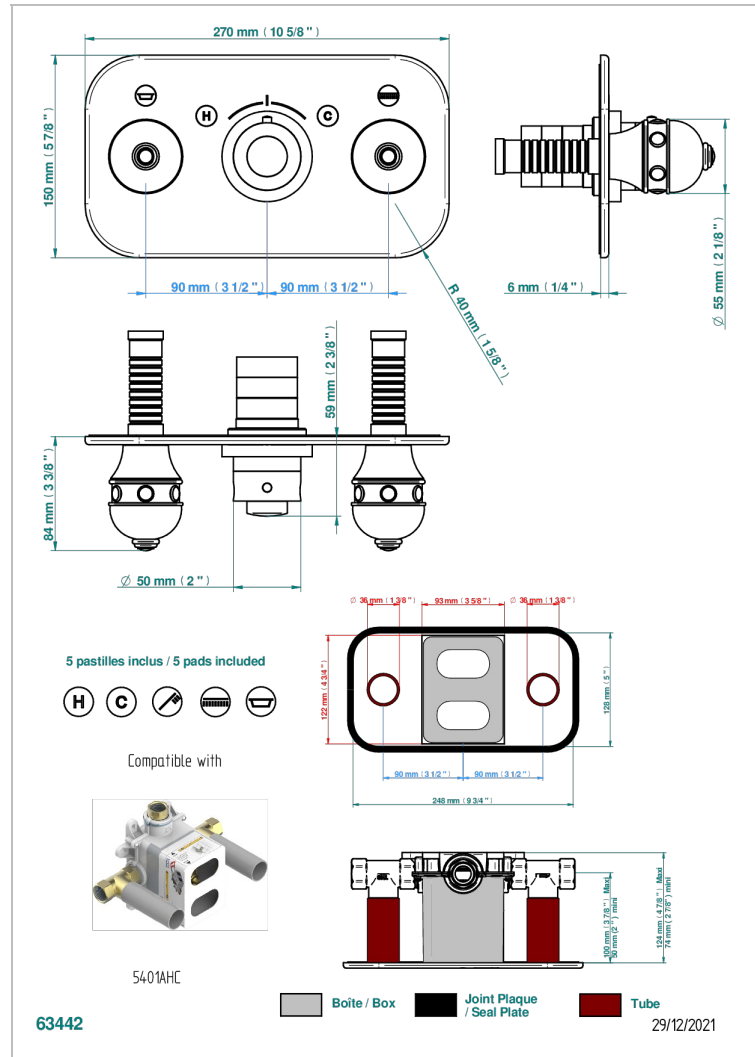

# SULLY LAPIS LAZULI

A1W-5401BEH

Trim for THG thermostat with 2 valves ref. 5 401AHM/US rough part supplied with fixing box , item to be installed horizontal

## CHARACTERISTIC

- Sully Lapis Lazuli
- Trim for THG thermostat with 2 valves ref. 5 401AHM/US rough part supplied with fixing box , item to be installed horizontal