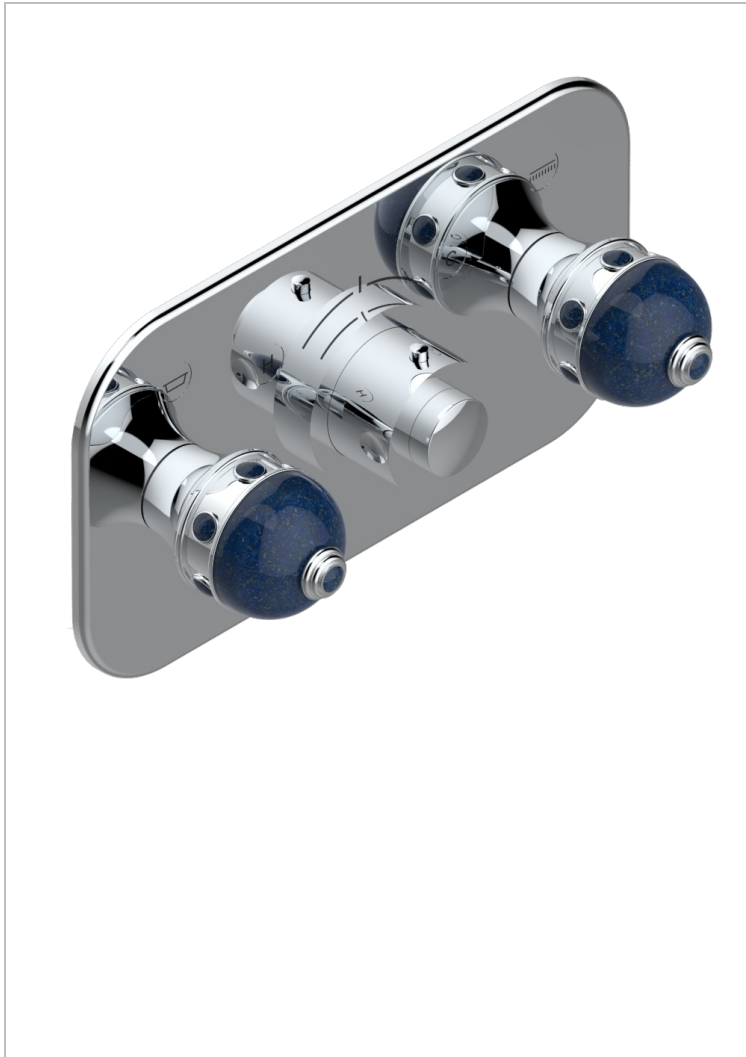

# SULLY LAPIS LAZULI

A1W-5401BEH

Trim for THG thermostat with 2 valves ref. 5 401AHM/US rough part supplied with fixing box , item to be installed horizontal

## CHARACTERISTIC

- Sully Lapis Lazuli
- Trim for THG thermostat with 2 valves ref. 5 401AHM/US rough part supplied with fixing box , item to be installed horizontal