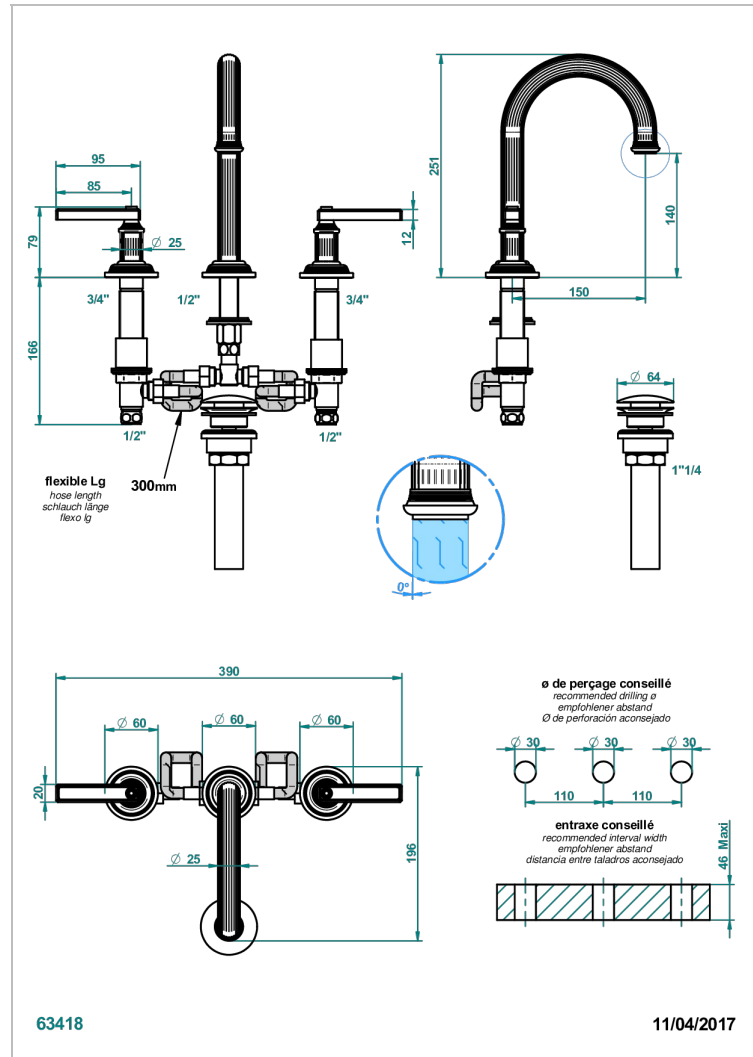

GRAND CENTRAL WHITE ONYX WITH LEVER HANDLES

U9S-152M/US

Rim mounted 3-hole basin mixer with waste for marble, high spout

CARACTERÍSTICAS

- Grand central White Onyx with lever handles
- Rim mounted 3-hole basin mixer with waste for marble, high spout