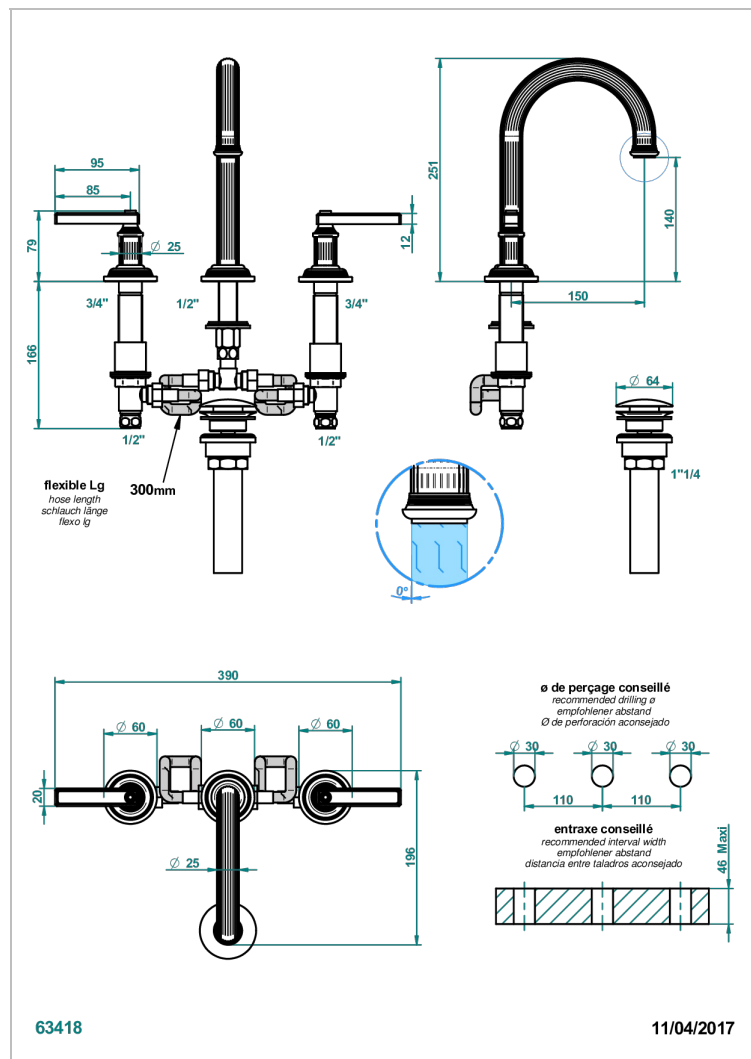

# GRAND CENTRAL WHITE ONYX WITH LEVER HANDLES

U9S-152M/US

Widespread lavatory set, high spout with drain for 1 1/4" + countertop

## CHARACTERISTIC

- Grand central White Onyx with lever handles
- Widespread lavatory set, high spout with drain for 1 1/4" + countertop