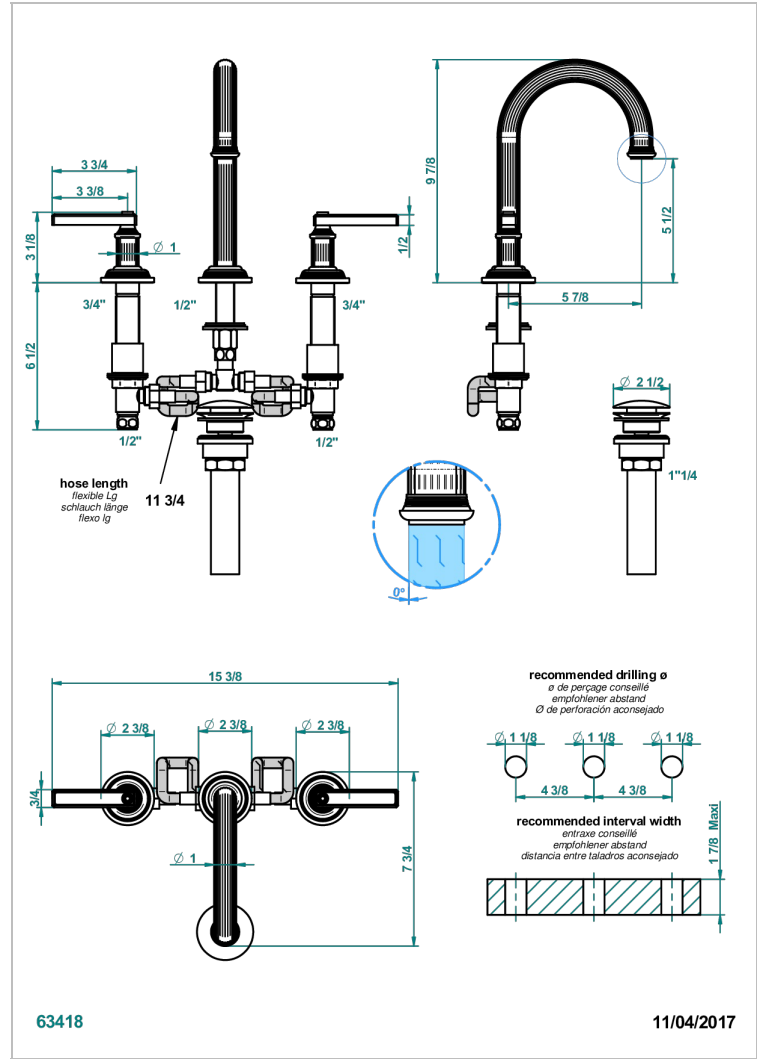

GRAND CENTRAL WHITE ONYX WITH LEVER HANDLES

U9S-152M/US

Rim mounted 3-hole basin mixer with waste for marble, high spout

CARACTERÍSTICAS

- Grand central White Onyx with lever handles
- Rim mounted 3-hole basin mixer with waste for marble, high spout