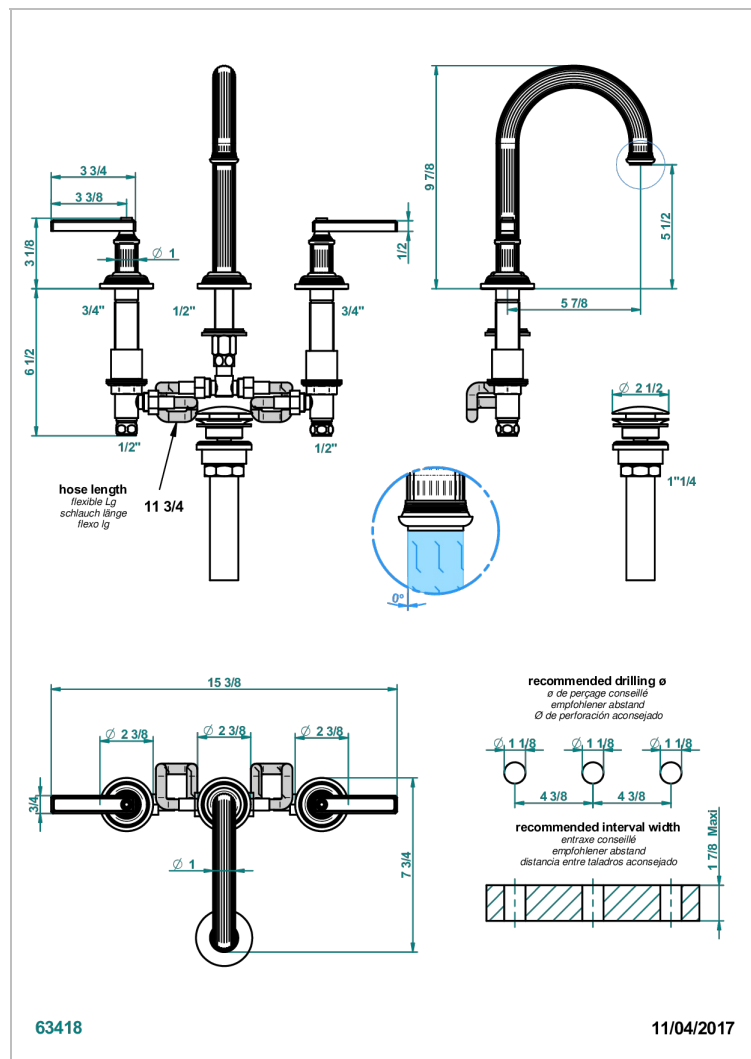

GRAND CENTRAL WHITE ONYX WITH LEVER HANDLES

U9S-152M/US

Widespread lavatory set, high spout with drain for 1 1/4" + countertop

CHARACTERISTIC

- Grand central White Onyx with lever handles
- Widespread lavatory set, high spout with drain for 1 1/4" + countertop