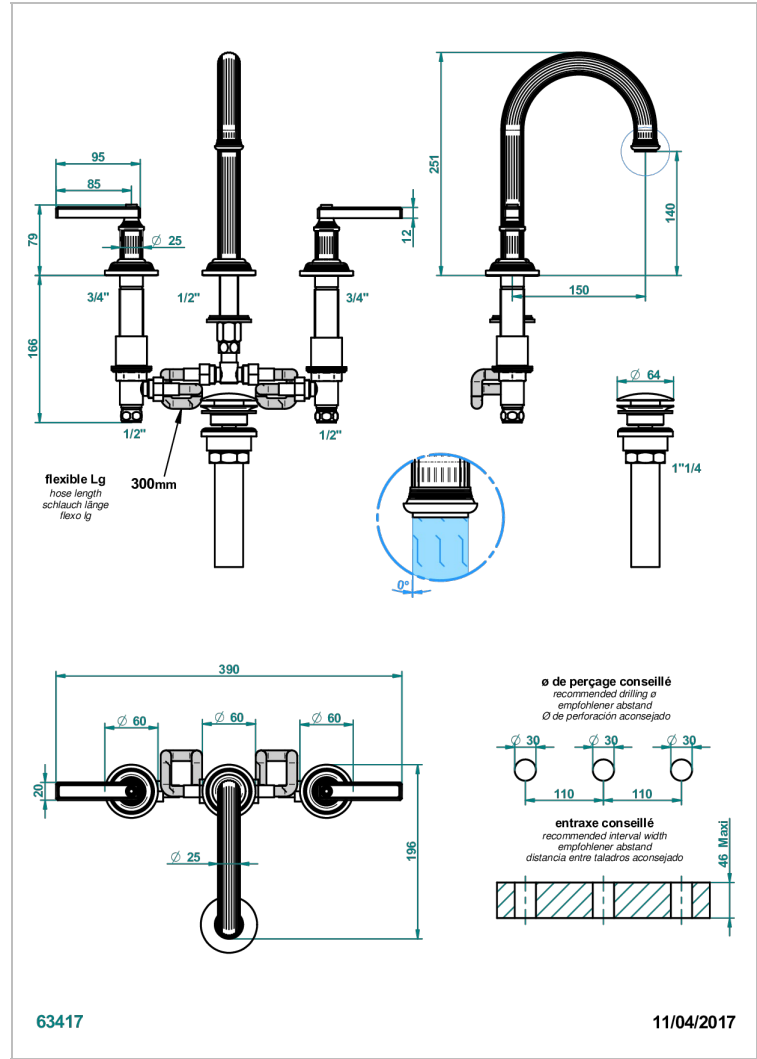

GRAND CENTRAL BLACK ONYX WITH LEVER

U9N-152M/US

Rim mounted 3-hole basin mixer with waste for marble, high spout

CARACTERÍSTICAS

- Grand central Black Onyx with lever
- Rim mounted 3-hole basin mixer with waste for marble, high spout