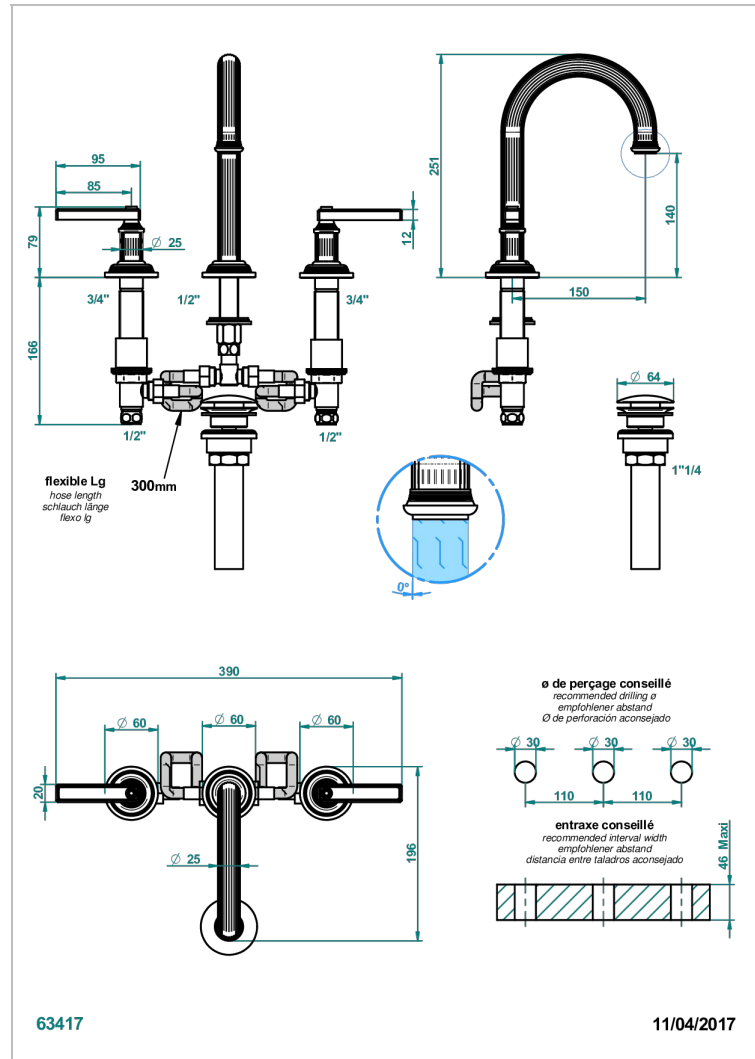

GRAND CENTRAL BLACK ONYX WITH LEVER HANDLES

U9N-152M/US

Widespread lavatory set, high spout with drain for 1 1/4" + countertop

CHARACTERISTIC

- Grand central Black Onyx with lever handles
- Widespread lavatory set, high spout with drain for 1 1/4" + countertop