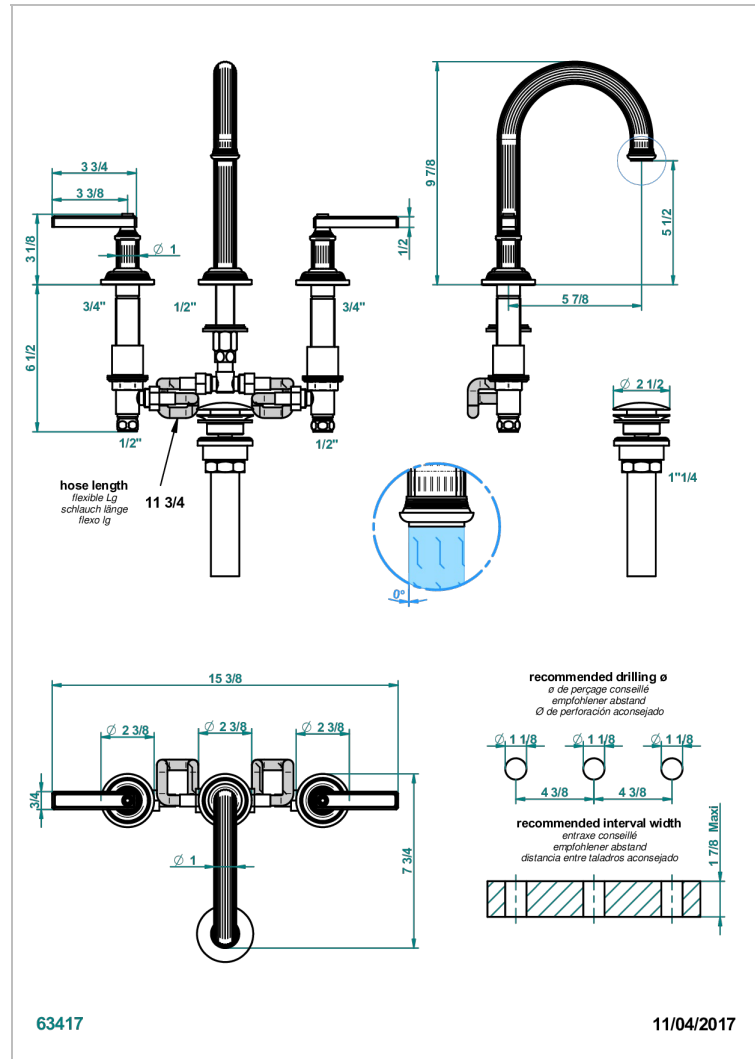

GRAND CENTRAL BLACK ONYX WITH LEVER

U9N-152M/US

Rim mounted 3-hole basin mixer with waste for marble, high spout

CARACTERÍSTICAS

- Grand central Black Onyx with lever
- Rim mounted 3-hole basin mixer with waste for marble, high spout