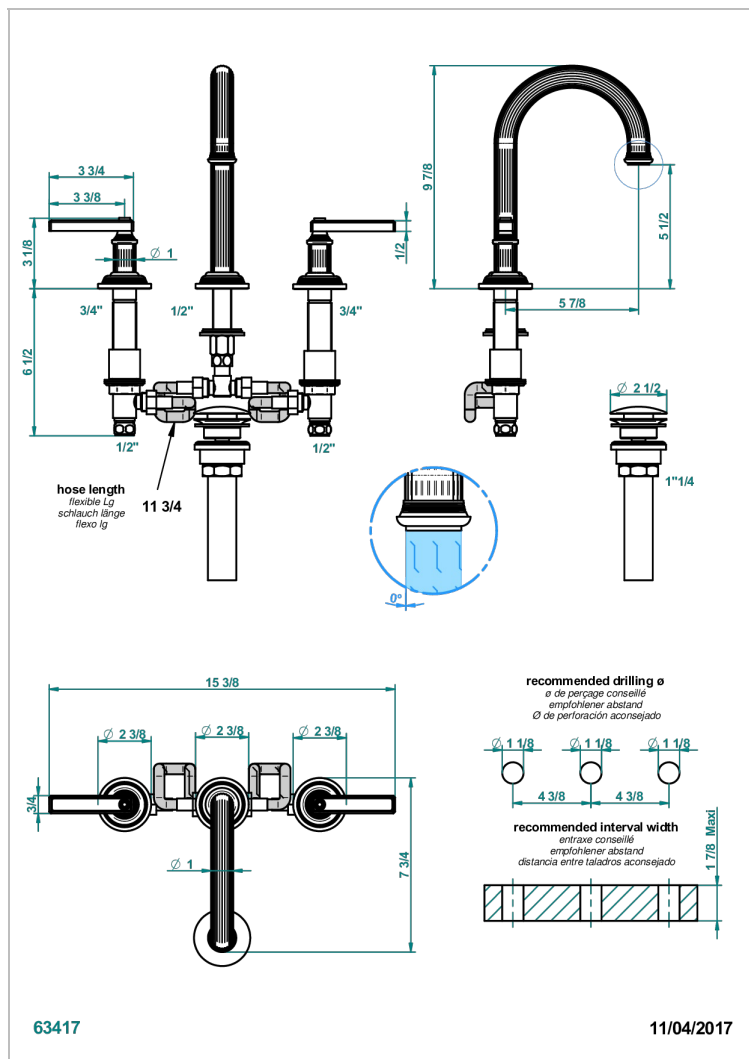

GRAND CENTRAL BLACK ONYX WITH LEVER HANDLES

U9N-152M/US

Widespread lavatory set, high spout with drain for 1 1/4" + countertop

CHARACTERISTIC

- Grand central Black Onyx with lever handles
- Widespread lavatory set, high spout with drain for 1 1/4" + countertop