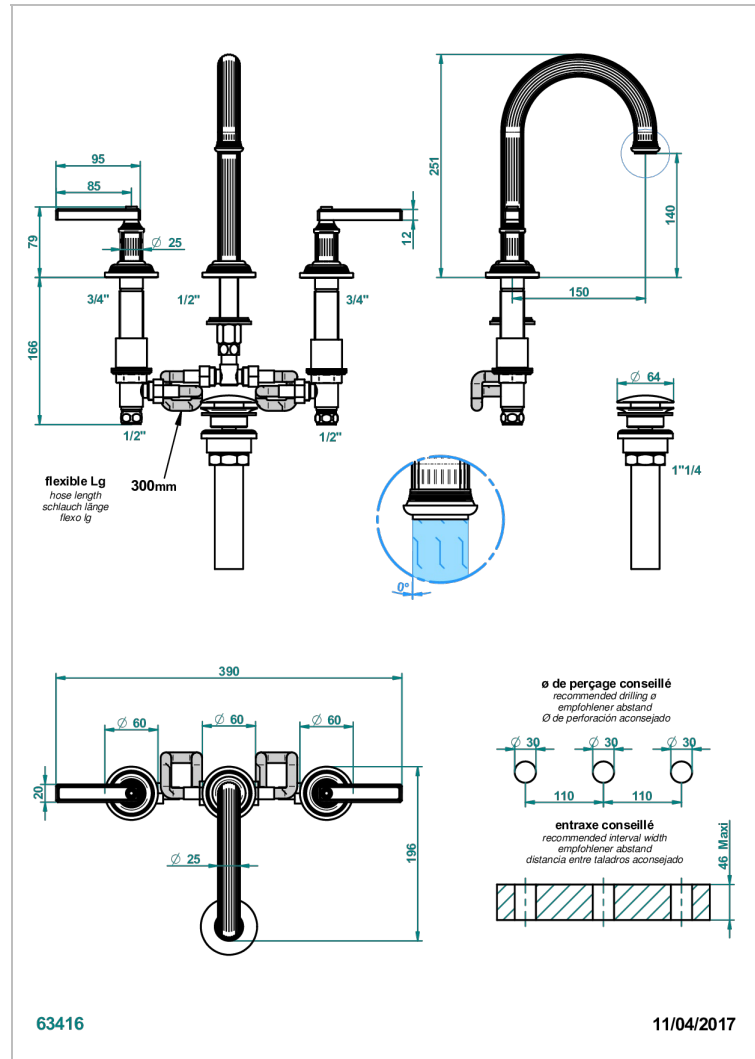

GRAND CENTRAL METAL WITH LEVER

U9L-152M/US

Rim mounted 3-hole basin mixer with waste for marble, high spout

CARACTERÍSTICAS

- Grand central Metal with lever
- Rim mounted 3-hole basin mixer with waste for marble, high spout