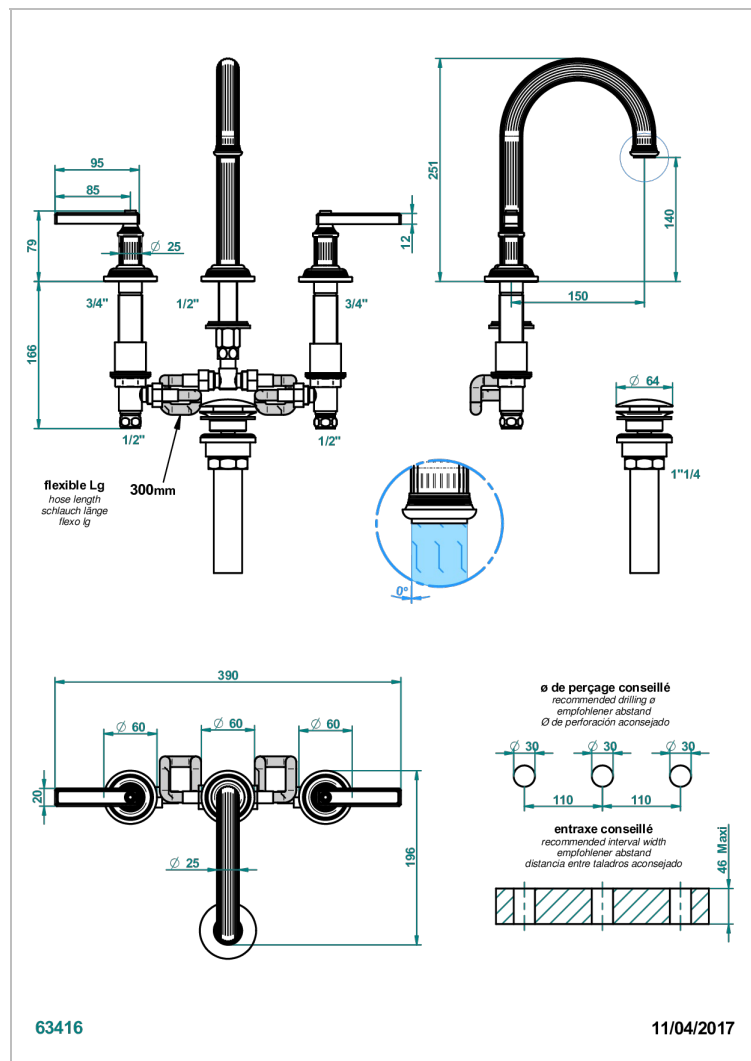

GRAND CENTRAL METAL WITH LEVER HANDLES

U9L-152M/US

Widespread lavatory set, high spout with drain for 1 1/4" + countertop

CHARACTERISTIC

- Grand central Metal with lever handles
- Widespread lavatory set, high spout with drain for 1 1/4" + countertop