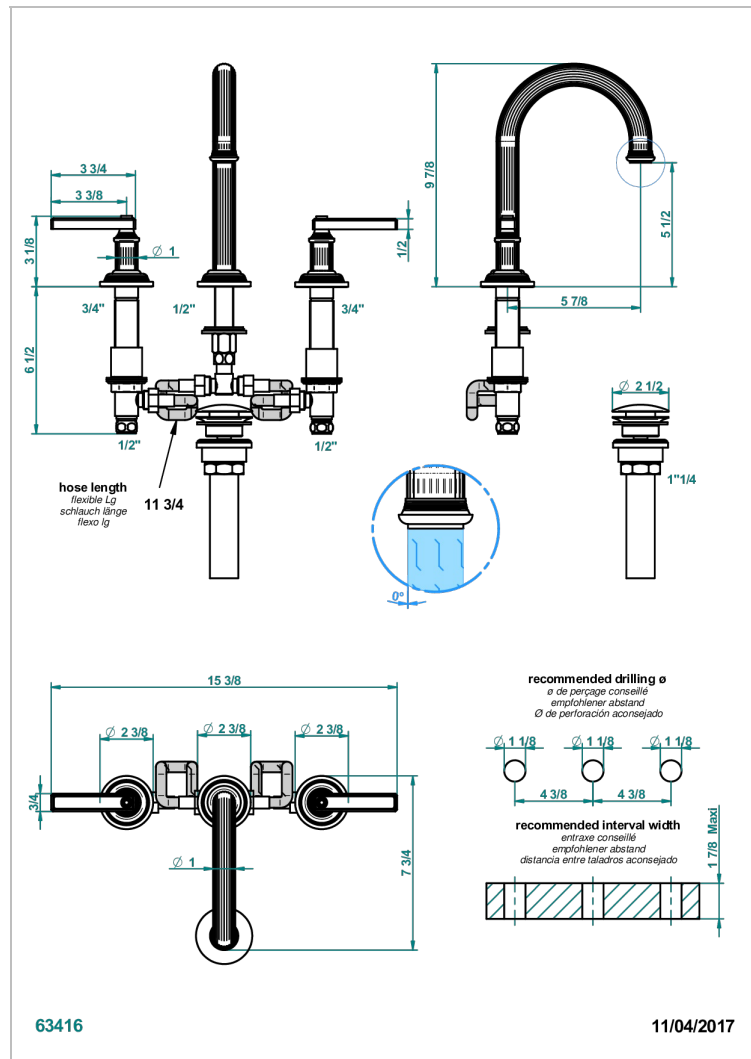

GRAND CENTRAL METAL WITH LEVER

U9L-152M/US

Rim mounted 3-hole basin mixer with waste for marble, high spout

THG
PARIS

CARACTERÍSTICAS

- Grand central Metal with lever
- Rim mounted 3-hole basin mixer with waste for marble, high spout