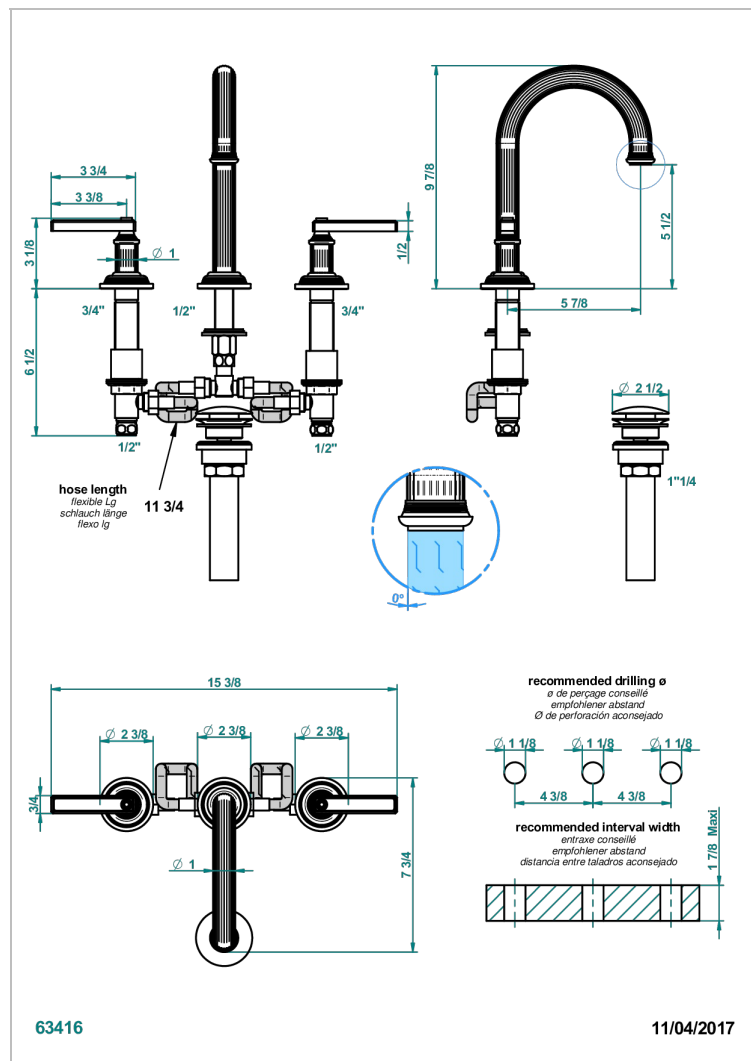

# GRAND CENTRAL METAL WITH LEVER HANDLES

U9L-152M/US

Widespread lavatory set, high spout with drain for 1 1/4" + countertop

## CHARACTERISTIC

- Grand central Metal with lever handles
- Widespread lavatory set, high spout with drain for 1 1/4" + countertop