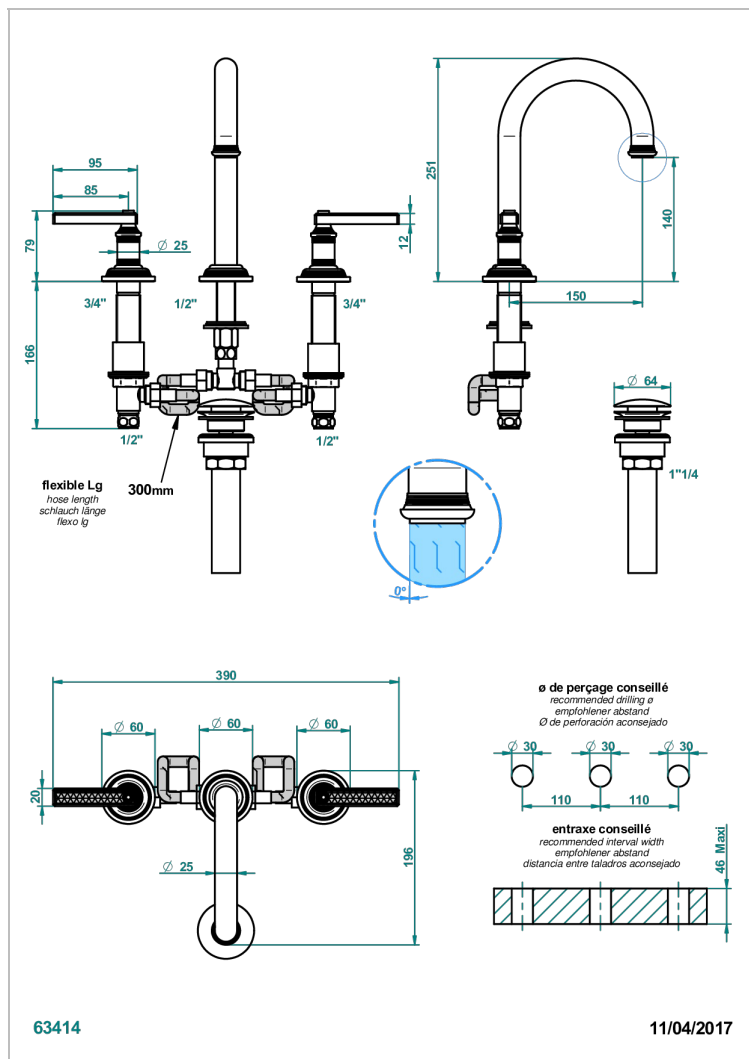

# WEST COAST WITH GUILLOCHE DECOR WITH LEVER

THG<sup>®</sup>  
PARIS

U9D-152M/US

Rim mounted 3-hole basin mixer with waste for marble, high spout

## CARACTERÍSTICAS

- West coast with Guilloché decor with lever
- Rim mounted 3-hole basin mixer with waste for marble, high spout