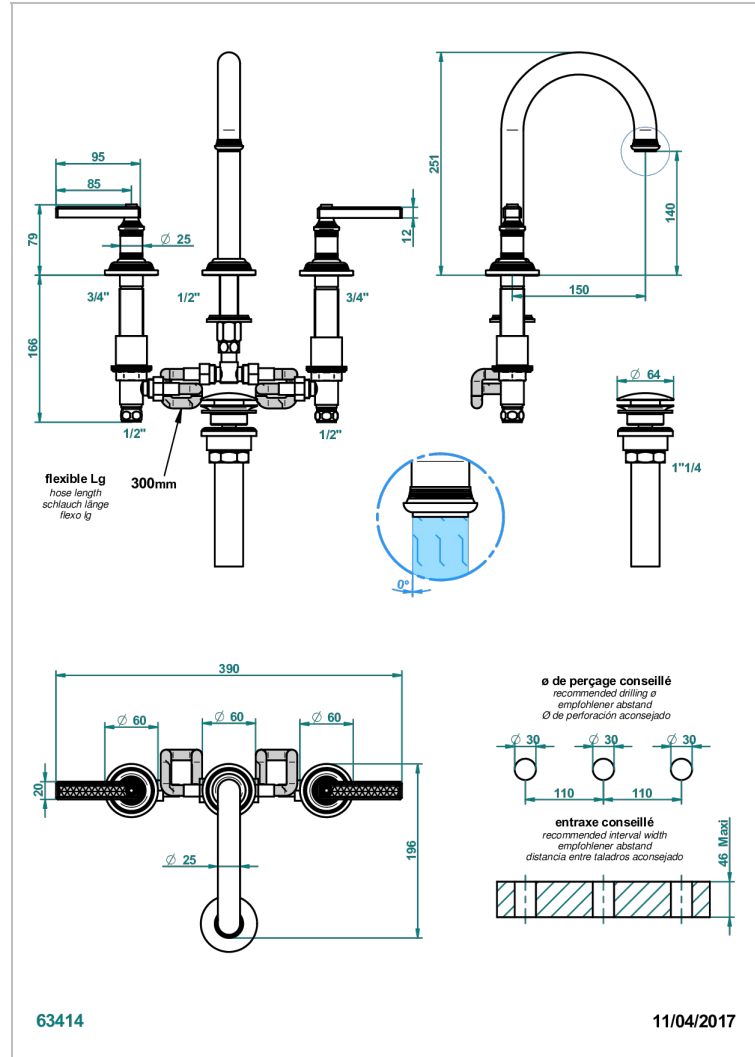

WEST COAST WITH GUILLOCHE DECOR WITH LEVER HANDLES

U9D-152M/US

Widespread lavatory set, high spout with drain for 1 1/4" + countertop

CHARACTERISTIC

- West coast with Guilloché decor with lever handles
- Widespread lavatory set, high spout with drain for 1 1/4" + countertop