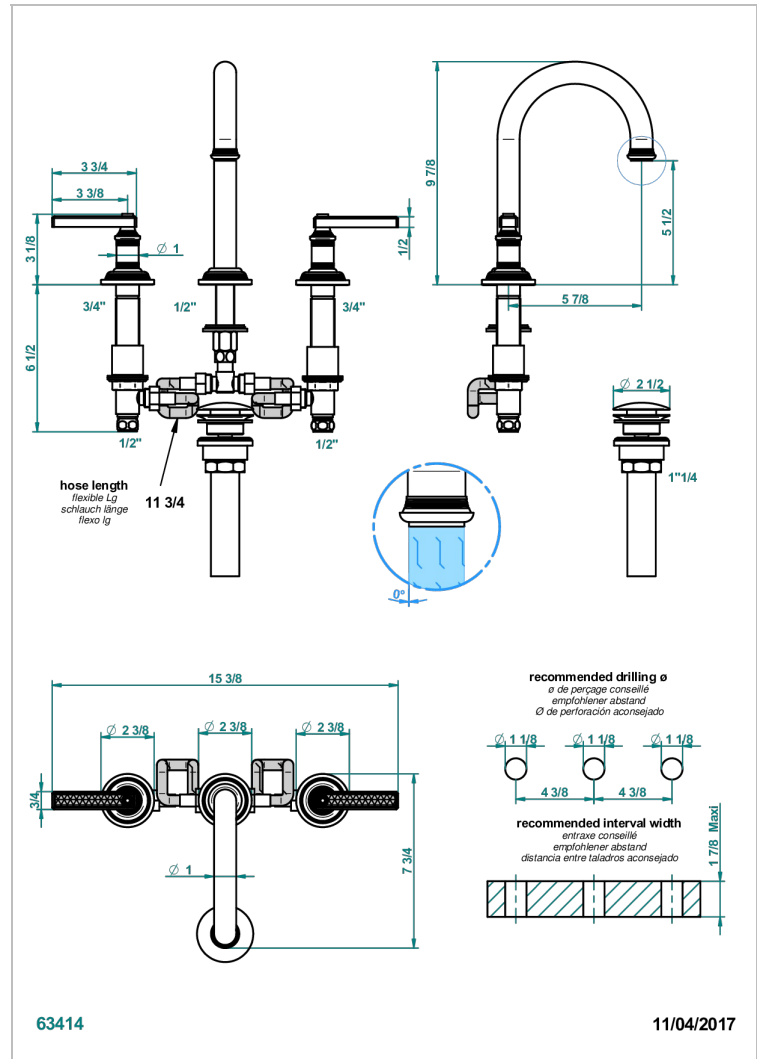

WEST COAST WITH GUILLOCHE DECOR WITH LEVER

U9D-152M/US

Rim mounted 3-hole basin mixer with waste for marble, high spout

CARACTERÍSTICAS

- West coast with Guilloché decor with lever
- Rim mounted 3-hole basin mixer with waste for marble, high spout