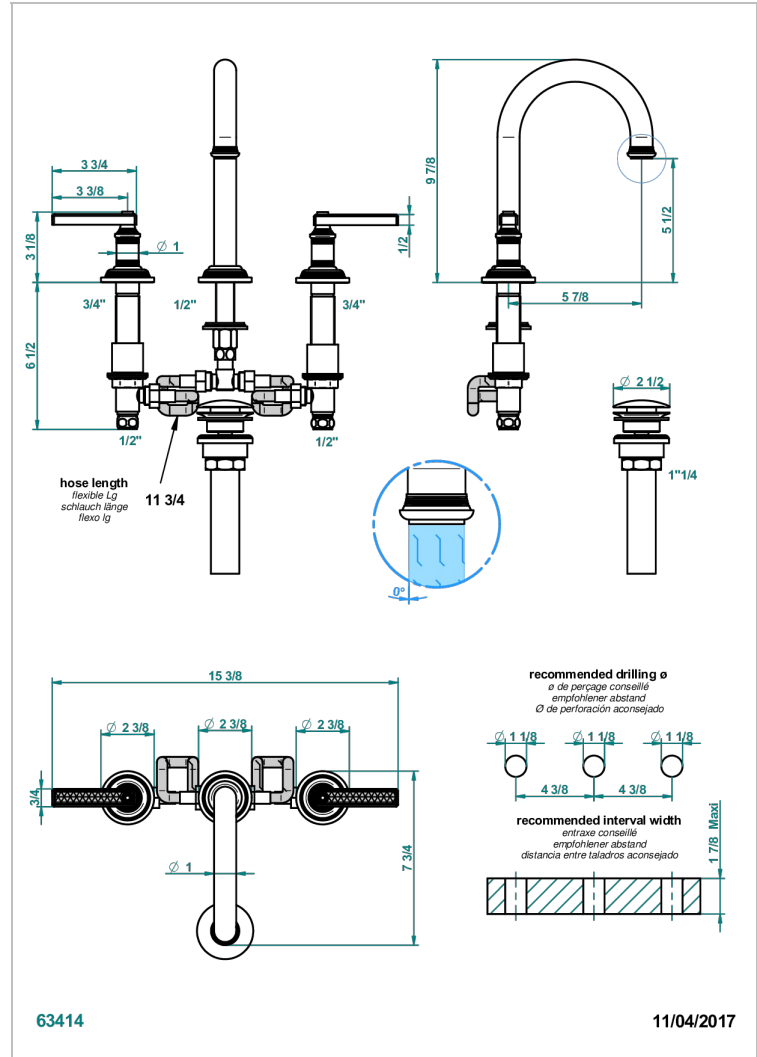

WEST COAST WITH GUILLOCHE DECOR WITH LEVER HANDLES

U9D-152M/US

Widespread lavatory set, high spout with drain for 1 1/4" + countertop

CHARACTERISTIC

- West coast with Guilloché decor with lever handles
- Widespread lavatory set, high spout with drain for 1 1/4" + countertop