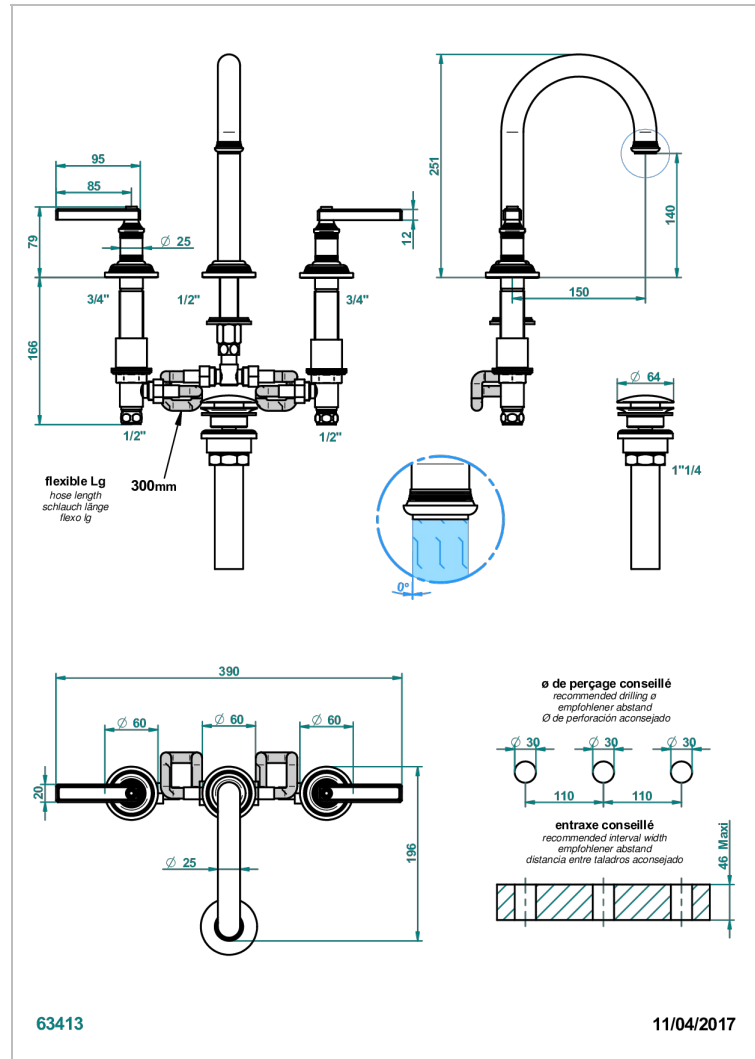

WEST COAST WHITE ONYX WITH LEVER HANDLES

U9H-152M/US

Rim mounted 3-hole basin mixer with waste for marble, high spout

CARACTERÍSTICAS

- West Coast White Onyx with lever handles
- Rim mounted 3-hole basin mixer with waste for marble, high spout