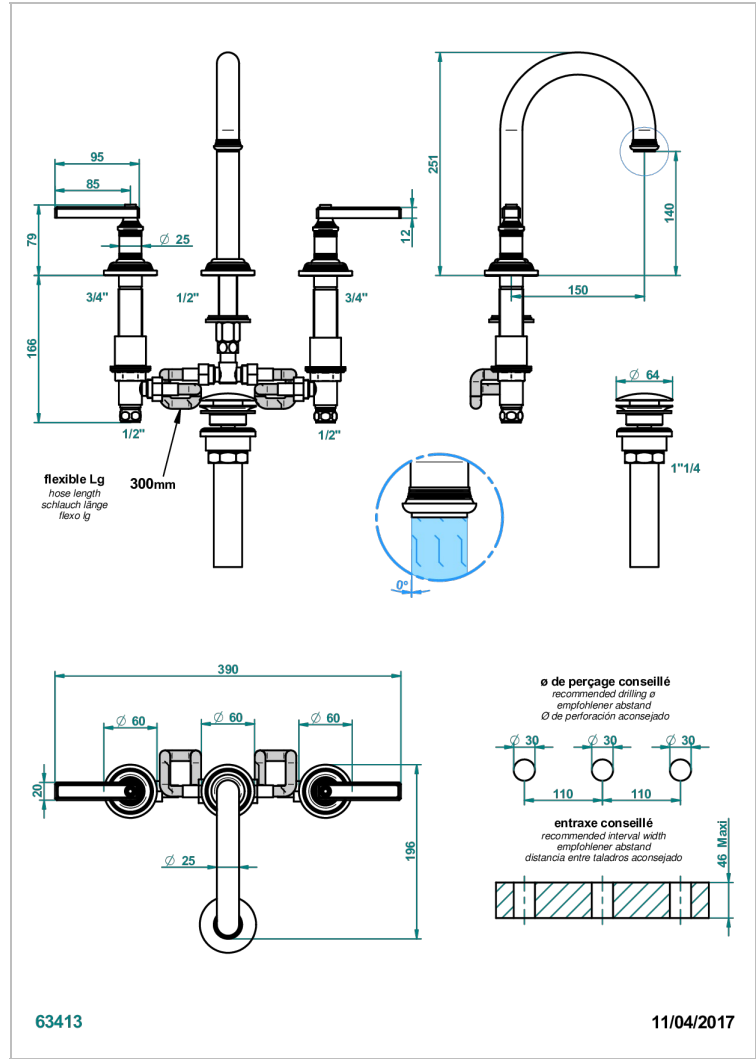

# WEST COAST WHITE ONYX WITH LEVER HANDLES

U9H-152M/US

Widespread lavatory set, high spout with drain for 1 1/4" + countertop

## CHARACTERISTIC

- West Coast White Onyx with lever handles
- Widespread lavatory set, high spout with drain for 1 1/4" + countertop